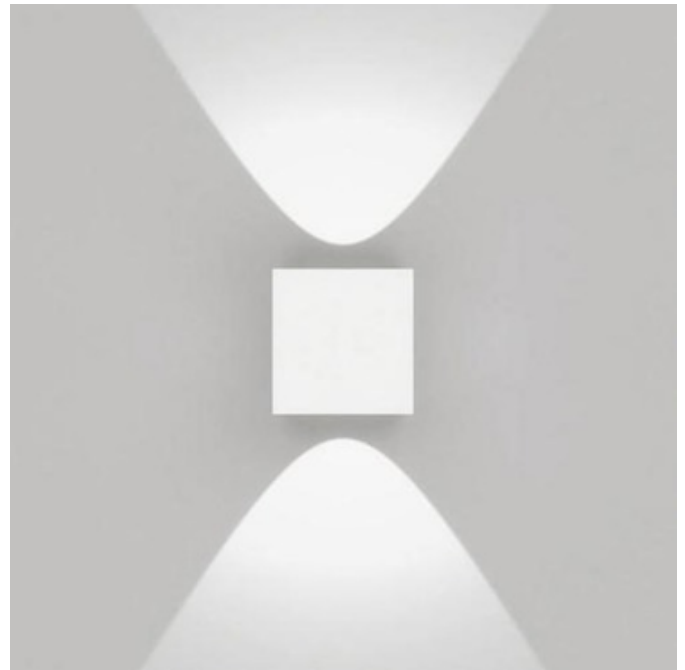

DESIGNER

Ernesto Gismondi

BRAND

Artemide

DESCRIPTION

Effetto Square 2 X 90 Degree Outdoor Wall Light is designed to create architectural effects with a bi-directional light distribution. Features a lighting cap unit and terminal board fixed together by means of locking dowels. PMMA lenses siliconed flush with the cap to obtain wide flood beam angle opening. Silicone rubber watertight gasket. Treated with 3 stage treatment: Nanotechnologies, Antioxidant Primer and Polyester paint. Made of die cast aluminum with a painted Anthracite Grey or White finish. Two 3.5 watt 120 volt LED modules are included. 5.5 inch width x 5.5 inch height x 5.5 inch depth. UL Listed. IP65 Rated. Suitable for wet locations.

Shown in: White

SHADE COLOR	N/A
BODY FINISH	White
WATTAGE	7W
DIMMER	Not Dimmable
DIMENSIONS	5.5"W x 5.5"H x 5.5"D
INTEGRATED LED MODULE	
LAMP	2 x LED/3.5W/120V LED

Technical Information

LUMINOUS FLUX	23 lumens
LUMENS/WATT	6.57
LAMP COLOR	3000K
COLOR RENDERING	80 CRI
BEAM ANGLE	90°