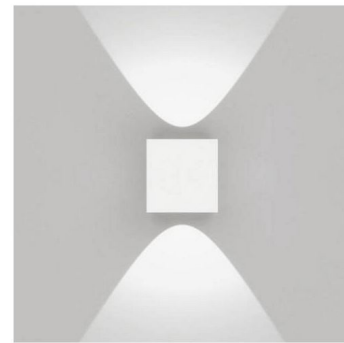

## Effetto Square 2 X 90 Degree Outdoor Wall Light

By Artemide

### Description

Effetto Square 2 X 90 Degree Outdoor Wall Light is designed to create architectural effects with a bi-directional light distribution. Features a lighting cap unit and terminal board fixed together by means of locking dowels. PMMA lenses siliconed flush with the cap to obtain wide flood beam angle opening. Silicone rubber watertight gasket. Treated with 3 stage treatment: Nanotechnologies, Antioxidant Primer and Polyester paint. Made of die cast aluminum with a painted Anthracite Grey or White finish. Two 3.5 watt 120 volt LED modules are included. 5.5 inch width x 5.5 inch height x 5.5 inch depth. UL Listed. IP65 Rated. Suitable for wet locations.

### Specifications

COLOR	N/A
BODY FINISH	White
WATTAGE	7W
DIMMER	Not Dimmable
DIMENSIONS	5.5"W x 5.5"H x 5.5"D
INTEGRATED LED MODULE	2 x LED/3.5W/120V LED
COUNTRY OF ORIGIN	Italy

### Technical Information

LAMP LIFE	50000 hours
BEAM ANGLE	90°
COLOR RENDERING	80 CRI
LAMP COLOR	3000K
LUMENS/WATT	6.57
LUMINOUS FLUX	23 lumens

Shown in white

5 1/2"  
14 cm

5 1/2"  
14 cm

CLICK TO VIEW PRODUCT