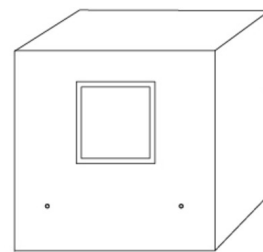

### Description

Effetto Square 2 X 90 Degree Outdoor Wall Light is designed to create architectural effects with a bi-directional light distribution. Features a lighting cap unit and terminal board fixed together by means of locking dowels. PMMA lenses siliconed flush with the cap to obtain wide flood beam angle opening. Silicone rubber watertight gasket. Treated with 3 stage treatment: Nanotechnologies, Antioxidant Primer and Polyester paint. Made of die cast aluminum with a painted Anthracite Grey or White finish. Two 3.5 watt 120 volt LED modules are included. 5.5 inch width x 5.5 inch height x 5.5 inch depth. UL Listed. IP65 Rated. Suitable for wet locations.

### Specifications

COLOR	N/A
BODY FINISH	White
WATTAGE	7W
DIMMER	Not Dimmable
DIMENSIONS	5.5"W x 5.5"H x 5.5"D
INTEGRATED LED MODULE	2 x LED/3.5W/120V LED
COUNTRY OF ORIGIN	Italy

### Technical Information

LAMP LIFE	50000 hours
BEAM ANGLE	90°
COLOR RENDERING	80 CRI
LAMP COLOR	3000K
LUMENS/WATT	6.57
LUMINOUS FLUX	23 lumens

Shown in white

5 1/2"  
14 cm

5 1/2"  
14 cm

CLICK TO VIEW PRODUCT