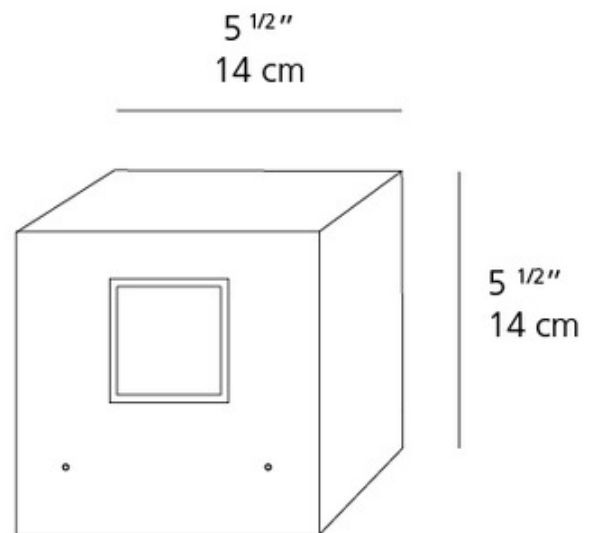

COMPANY	PROJECT	FIXTURE TYPE	APPROVED BY	DATE