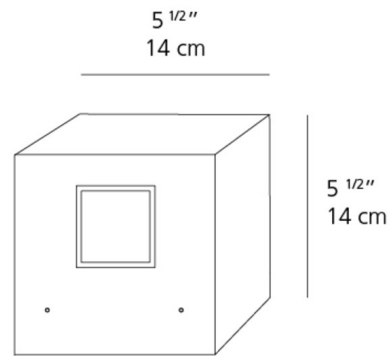

CLICK TO VIEW PRODUCT

Notes: