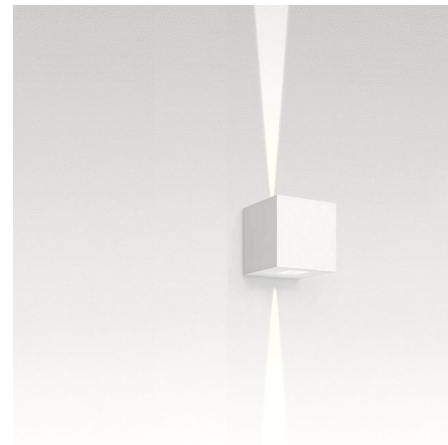

Lightology

lightology.com
866-954-4489
04-25-26

Project: _____

Company: _____

Location: _____ Fixture Type: _____

SPEC #: **ART229917**

Approved On: _____ Approved By: _____

Effetto Square 2 X 15 Degree Outdoor Wall Light

By Artemide

Description

Effetto Square 2 X 15 Degree Outdoor Wall Light is designed to create architectural effects with a bi-directional light distribution. Features a lighting cap unit and terminal board fixed together by means of locking dowels. PMMA lenses siliconed flush with the cap to obtain wide flood beam angle opening. Silicone rubber watertight gasket. Treated with 3 stage treatment: Nanotechnologies, Antioxidant Primer and Polyester paint. Made of die cast aluminum with a painted Anthracite Grey or White finish. Two 3.5 watt 120 volt LED modules are included. 5.5 inch width x 5.5 inch height x 5.5 inch depth. UL Listed. IP65 Rated. Suitable for wet locations.

Specifications

COLOR N/A
BODY FINISH White
WATTAGE 7W
DIMMER Not Dimmable
DIMENSIONS 5.5"W x 5.5"H x 5.5"D
INTEGRATED LED MODULE 2 x LED/3.5W/120V LED
COUNTRY OF ORIGIN Italy

Technical Information

LAMP LIFE 50000 hours
BEAM ANGLE 15°
COLOR RENDERING 80 CRI
LAMP COLOR 3000K
LUMENS/WATT 6.29
LUMINOUS FLUX 22 lumens