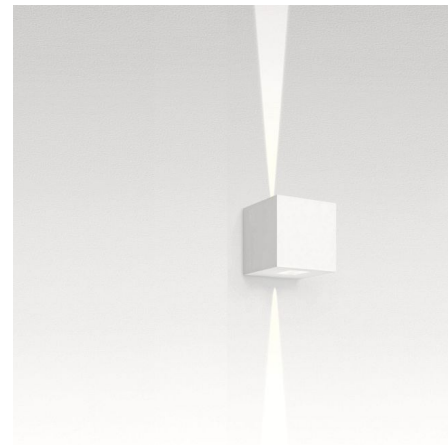

## Effetto Square 2 X 15 Degree Outdoor Wall Light By Artemide

### Description

Effetto Square 2 X 15 Degree Outdoor Wall Light is designed to create architectural effects with a bi-directional light distribution. Features a lighting cap unit and terminal board fixed together by means of locking dowels. PMMA lenses siliconed flush with the cap to obtain wide flood beam angle opening. Silicone rubber watertight gasket. Treated with 3 stage treatment: Nanotechnologies, Antioxidant Primer and Polyester paint. Made of die cast aluminum with a painted Anthracite Grey or White finish. Two 3.5 watt 120 volt LED modules are included. 5.5 inch width x 5.5 inch height x 5.5 inch depth. UL Listed. IP65 Rated. Suitable for wet locations.

### Specifications

COLOR	N/A
BODY FINISH	White
WATTAGE	7W
DIMMER	Not Dimmable
DIMENSIONS	5.5"W x 5.5"H x 5.5"D
INTEGRATED LED MODULE	2 x LED/3.5W/120V LED
COUNTRY OF ORIGIN	Italy

### Technical Information

LAMP LIFE	50000 hours
BEAM ANGLE	15°
COLOR RENDERING	80 CRI
LAMP COLOR	3000K
LUMENS/WATT	6.29
LUMINOUS FLUX	22 lumens

Shown in white

CLICK TO VIEW PRODUCT

Notes: