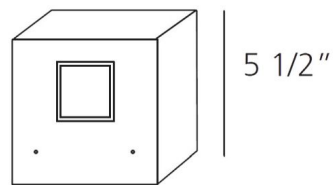

CLICK TO VIEW PRODUCT

Notes: