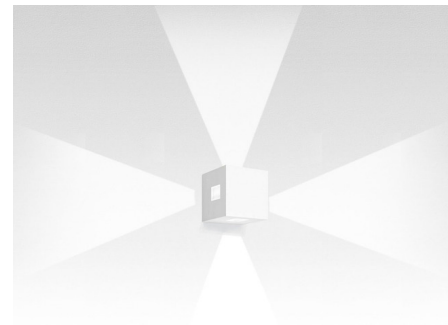

Lightology

lightology.com
866-954-4489
05-16-26

Project: _____

Company: _____

Location: _____ Fixture Type: _____

SPEC #: **ART229921**

Approved On: _____ Approved By: _____

Effetto Square 4 X 90 Degree Outdoor Wall Light

By Artemide

Description

Effetto Square 4 X 90 Degree Outdoor Wall Light is designed to create architectural effects with a multi-directional light distribution. Features a lighting cap unit and terminal board fixed together by means of locking dowels. PMMA lenses siliconed flush with the cap to obtain wide flood beam angle opening. Silicone rubber watertight gasket. Treated with 3 stage treatment: Nanotechnologies, Antioxidant Primer and Polyester paint. Made of die cast aluminum with a painted Anthracite Grey or White finish. Four 2.75 watt 120 volt LED modules are included. 5.5 inch width x 5.5 inch height x 5.5 inch depth. UL Listed. IP65 Rated. Suitable for wet locations.

Specifications

COLOR	N/A
BODY FINISH	White
WATTAGE	11W
DIMMER	Not Dimmable
DIMENSIONS	5.5"W x 5.5"H x 5.5"D
INTEGRATED LED MODULE	4 x LED/2.75W/120V LED
COUNTRY OF ORIGIN	Italy

Technical Information

LAMP LIFE	50000 hours
BEAM ANGLE	90°
COLOR RENDERING	80 CRI
LAMP COLOR	3000K
LUMENS/WATT	17.45
LUMINOUS FLUX	48 lumens

Shown in white

5 1/2"