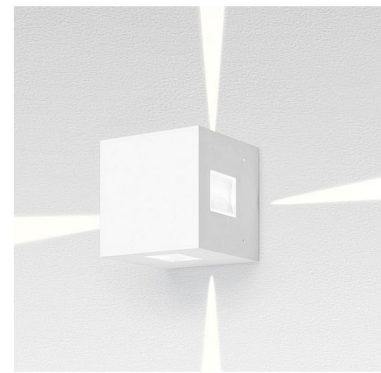

## Effetto Square 4 X 15 Degree Outdoor Wall Light

By Artemide

### Description

Effetto Square 4 X 15 Degree Outdoor Wall Light is designed to create architectural effects with a multi-directional light distribution. Features a lighting cap unit and terminal board fixed together by means of locking dowels. PMMA lenses siliconed flush with the cap to obtain narrow beam angle opening. Silicone rubber watertight gasket. Treated with 3 stage treatment: Nanotechnologies, Antioxidant Primer and Polyester paint. Made of die cast aluminum with a painted Anthracite Grey or White finish. Four 2.75 watt 120 volt LED modules are included. 5.5 inch width x 5.5 inch height x 5.5 inch depth. UL Listed for wet locations. IP65 Rated.

### Specifications

COLOR	N/A
BODY FINISH	White
WATTAGE	11W
DIMMER	Not Dimmable
DIMENSIONS	5.5"W x 5.5"H x 5.5"D
INTEGRATED LED MODULE	4 x LED/2.75W/120V LED
COUNTRY OF ORIGIN	Italy

### Technical Information

LAMP LIFE	50000 hours
BEAM ANGLE	15°
COLOR RENDERING	80 CRI
LAMP COLOR	3000K
LUMENS/WATT	16.73
LUMINOUS FLUX	46 lumens

Shown in white

5 1/2"

CLICK TO VIEW PRODUCT

Notes: