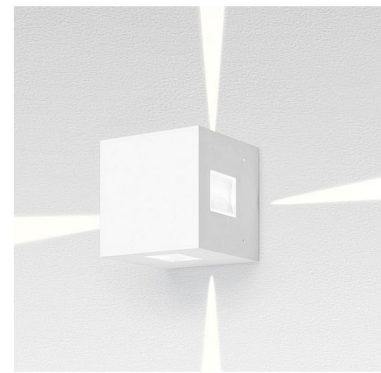

Lightology

lightology.com
866-954-4489
04-25-26

Project: _____

Company: _____

Location: _____ Fixture Type: _____

SPEC #: **ART229925**

Approved On: _____ Approved By: _____

Effetto Square 4 X 15 Degree Outdoor Wall Light

By Artemide

Description

Effetto Square 4 X 15 Degree Outdoor Wall Light is designed to create architectural effects with a multi-directional light distribution. Features a lighting cap unit and terminal board fixed together by means of locking dowels. PMMA lenses siliconed flush with the cap to obtain narrow beam angle opening. Silicone rubber watertight gasket. Treated with 3 stage treatment: Nanotechnologies, Antioxidant Primer and Polyester paint. Made of die cast aluminum with a painted Anthracite Grey or White finish. Four 2.75 watt 120 volt LED modules are included. 5.5 inch width x 5.5 inch height x 5.5 inch depth. UL Listed for wet locations. IP65 Rated.

Specifications

COLOR	N/A
BODY FINISH	White
WATTAGE	11W
DIMMER	Not Dimmable
DIMENSIONS	5.5"W x 5.5"H x 5.5"D
INTEGRATED LED MODULE	4 x LED/2.75W/120V LED
COUNTRY OF ORIGIN	Italy

Technical Information

LAMP LIFE	50000 hours
BEAM ANGLE	15°
COLOR RENDERING	80 CRI
LAMP COLOR	3000K
LUMENS/WATT	16.73
LUMINOUS FLUX	46 lumens

Shown in white

5 1/2"

CLICK TO VIEW PRODUCT

Notes: