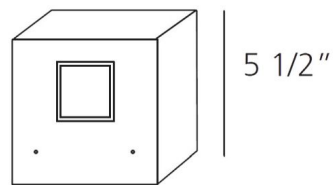

### Description

Effetto Square 4 X 15 Degree Outdoor Wall Light is designed to create architectural effects with a multi-directional light distribution. Features a lighting cap unit and terminal board fixed together by means of locking dowels. PMMA lenses siliconed flush with the cap to obtain narrow beam angle opening. Silicone rubber watertight gasket. Treated with 3 stage treatment: Nanotechnologies, Antioxidant Primer and Polyester paint. Made of die cast aluminum with a painted Anthracite Grey or White finish. Four 2.75 watt 120 volt LED modules are included. 5.5 inch width x 5.5 inch height x 5.5 inch depth. UL Listed for wet locations. IP65 Rated.

### Specifications

COLOR	N/A
BODY FINISH	White
WATTAGE	11W
DIMMER	Not Dimmable
DIMENSIONS	5.5"W x 5.5"H x 5.5"D
INTEGRATED LED MODULE	4 x LED/2.75W/120V LED
COUNTRY OF ORIGIN	Italy