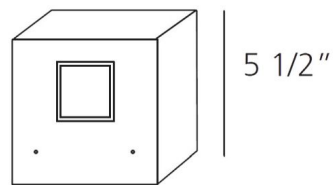

By Artemide

Description

Effetto Square 4 X 15 Degree Outdoor Wall Light is designed to create architectural effects with a multi-directional light distribution. Features a lighting cap unit and terminal board fixed together by means of locking dowels. PMMA lenses siliconed flush with the cap to obtain narrow beam angle opening. Silicone rubber watertight gasket. Treated with 3 stage treatment: Nanotechnologies, Antioxidant Primer and Polyester paint. Made of die cast aluminum with a painted Anthracite Grey or White finish. Four 2.75 watt 120 volt LED modules are included. 5.5 inch width x 5.5 inch height x 5.5 inch depth. UL Listed for wet locations. IP65 Rated.

Specifications

COLOR	N/A
BODY FINISH	White
WATTAGE	11W
DIMMER	Not Dimmable
DIMENSIONS	5.5"W x 5.5"H x 5.5"D
INTEGRATED LED MODULE	4 x LED/2.75W/120V LED
COUNTRY OF ORIGIN	Italy

Technical Information

LAMP LIFE	50000 hours
BEAM ANGLE	15°
COLOR RENDERING	80 CRI
LAMP COLOR	3000K
LUMENS/WATT	16.73
LUMINOUS FLUX	46 lumens

Shown in white

5 1/2"

CLICK TO VIEW PRODUCT

Notes: