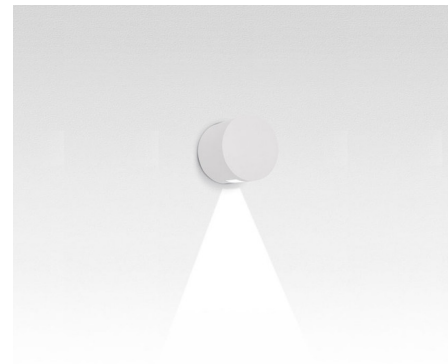

Lightology

lightology.com
866-954-4489
04-25-26

Project: _____

Company: _____

Location: _____ Fixture Type: _____

SPEC #: **ART229929**

Approved On: _____ Approved By: _____

Effetto 1 X 90 Degree Outdoor Wall Light By Artemide

Description

Effetto 1 X 90 Degree Outdoor Wall Light is design to create architectural effects with an up or down light distribution. Features a lighting cap unit and terminal board fixed together by means of locking dowels. PMMA lenses siliconed flush with the cap to obtain narrow beam spread. Watertight gasket in silicone rubber. Treated with 3 stage treatment: Nanotechnologies, Antioxidant Primer and Polyester paint. Made of die cast aluminum with a painted Anthracite Grey or White finish. One 4.6 watt 120 volt LED module is included. 6.3 inch diameter x 5.5 inch depth. UL Listed for wet locations. IP65 Rated.

Specifications

COLOR . . . . . N/A
BODY FINISH . . . . . White
WATTAGE 4.6W
DIMMER . . . . . Not Dimmable
DIMENSIONS . . . . . 6.3"W x 6.3"H x 5.5"D
INTEGRATED LED MODULE . . . . . 1 x LED/4.6W/120V LED
COUNTRY OF ORIGIN . . . . . Italy

Technical Information

LAMP LIFE . . . . . 50000 hours
BEAM ANGLE . . . . . 90°
COLOR RENDERING . . . . . 80 CRI
LAMP COLOR 3000K
LUMENS/WATT 1.96
LUMINOUS FLUX . . . . . 9 lumens

Shown in white

CLICK TO VIEW PRODUCT

Notes: