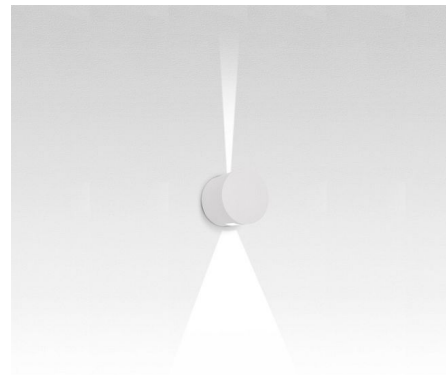

Lightology

lightology.com
866-954-4489
04-25-26

Project: _____

Company: _____

Location: _____ Fixture Type: _____

SPEC #: **ART229933**

Approved On: _____ Approved By: _____

Effetto 1 X 15 Degree 1 X 90 Degree Outdoor Wall Light

By Artemide

Description

Effetto 1 X 15 Degree 1 X 90 Degree Outdoor Wall Light is designed to create architectural effects with a bi-directional light distribution providing two different beam spreads. A 15 degree beam spread on one side with a 90 degree beam spread on the opposite side. Features a lighting cap unit and terminal board fixed together by means of locking dowels. PMMA lenses siliconed flush with the cap to obtain narrow beam spread. Watertight gasket in silicone rubber. Treated with 3 stage treatment: Nanotechnologies, Antioxidant Primer and Polyester paint. Made of die cast aluminum with a painted Anthracite Grey or White finish. Two 7 watt 120 volt LED modules are included. 6.3 inch diameter x 5.5 inch depth. UL Listed. IP65 Rated. Suitable for wet locations.

Specifications

COLOR	N/A
BODY FINISH	White
WATTAGE	14W
DIMMER	Not Dimmable
DIMENSIONS	6.3"W x 6.3"H x 5.5"D
INTEGRATED LED MODULE	2 x LED/7W/120V LED
COUNTRY OF ORIGIN	Italy

Technical Information

LAMP LIFE	50000 hours
BEAM ANGLE	90°
COLOR RENDERING	80 CRI
LAMP COLOR	3000K
LUMENS/WATT	2.29
LUMINOUS FLUX	16 lumens