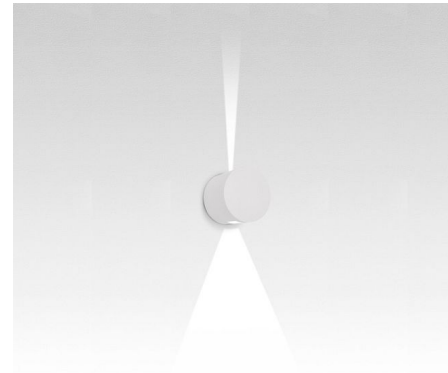

Lightology

lightology.com
866-954-4489
07-08-26

Project: _____

Company: _____

Location: _____ Fixture Type: _____

SPEC #: **ART229933**

Approved On: _____ Approved By: _____

Effetto 1 X 15 Degree 1 X 90 Degree Outdoor Wall Light

By Artemide

Description

Effetto 1 X 15 Degree 1 X 90 Degree Outdoor Wall Light is designed to create architectural effects with a bi-directional light distribution providing two different beam spreads. A 15 degree beam spread on one side with a 90 degree beam spread on the opposite side. Features a lighting cap unit and terminal board fixed together by means of locking dowels. PMMA lenses siliconed flush with the cap to obtain narrow beam spread. Watertight gasket in silicone rubber. Treated with 3 stage treatment: Nanotechnologies, Antioxidant Primer and Polyester paint. Made of die cast aluminum with a painted Anthracite Grey or White finish. Two 7 watt 120 volt LED modules are included. 6.3 inch diameter x 5.5 inch depth. UL Listed. IP65 Rated. Suitable for wet locations.

Specifications

COLOR	N/A
BODY FINISH	White
WATTAGE	14W
DIMMER	Not Dimmable
DIMENSIONS	6.3"W x 6.3"H x 5.5"D
INTEGRATED LED MODULE	2 x LED/7W/120V LED
COUNTRY OF ORIGIN	Italy

Technical Information

LAMP LIFE	50000 hours
BEAM ANGLE	90°
COLOR RENDERING	80 CRI
LAMP COLOR	3000K
LUMENS/WATT	2.29
LUMINOUS FLUX	16 lumens

Shown in white

CLICK TO VIEW PRODUCT

Notes: