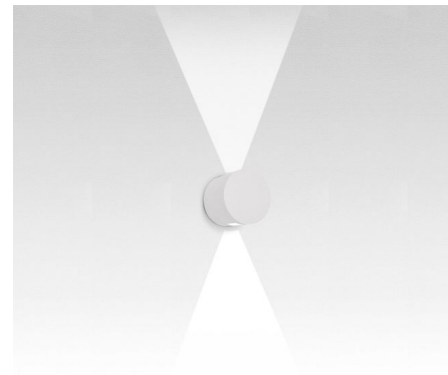

Lightology

lightology.com
866-954-4489
04-25-26

Project: _____

Company: _____

Location: _____ Fixture Type: _____

SPEC #: **ART229941**

Approved On: _____ Approved By: _____

Effetto 2 X 90 Degree Outdoor Wall Light By Artemide

Description

Effetto 2 X 90 Degree Outdoor Wall Light is designed to create architectural effects with a bi-directional light distribution. Features a lighting cap unit and terminal board fixed together by means of locking dowels. PMMA lenses siliconed flush with the cap to obtain narrow beam spread. Watertight gasket in silicone rubber. Treated with 3 stage treatment: Nanotechnologies, Antioxidant Primer and Polyester paint. Made of die cast aluminum with a painted Anthracite Grey or White finish. Two 7 total watt 120 volt LED modules are included. 6.3 inch diameter x 5.5 inch depth. UL Listed for wet locations. IP65 Rated.

Specifications

COLOR . . . . . N/A
BODY FINISH . . . . . White
WATTAGE 14W
DIMMER . . . . . Not Dimmable
DIMENSIONS . . . . . 6.3"W x 6.3"H x 5.5"D
INTEGRATED LED MODULE . . . . . 2 x LED/7W/120V LED
COUNTRY OF ORIGIN . . . . . Italy

Technical Information

LAMP LIFE . . . . . 50000 hours
BEAM ANGLE . . . . . 90°
COLOR RENDERING . . . . . 80 CRI
LAMP COLOR 3000K
LUMENS/WATT 2.71
LUMINOUS FLUX . . . . . 19 lumens

Shown in white

CLICK TO VIEW PRODUCT

Notes: