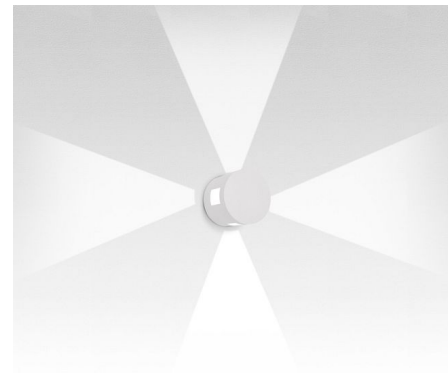

Lightology

lightology.com
866-954-4489
07-09-26

Project: _____

Company: _____

Location: _____ Fixture Type: _____

SPEC #: **ART229949**

Approved On: _____ Approved By: _____

Effetto 4 X 90 Degree Outdoor Wall Light By Artemide

Description

Effetto 4 X 90 Degree Outdoor Wall Light is designed to create architectural effects with a multi-directional light distribution. Features a lighting cap unit and terminal board fixed together by means of locking dowels. PMMA lenses siliconed flush with the cap to obtain narrow beam spread. Watertight gasket in silicone rubber. Treated with 3 stage treatment: Nanotechnologies, Antioxidant Primer and Polyester paint. Made of die cast aluminum with a painted Anthracite Grey or White finish. Four 2.75 watt 120 volt LED modules are included. Choice of 3000K or 4000K color temperature. Anthracite Grey only available with 3000K. 6.3 inch diameter x 5.5 inch depth. UL Listed. IP65 Rated. Suitable for wet locations.

Specifications

COLOR	N/A
BODY FINISH	White
WATTAGE	11W
DIMMER	Not Dimmable
DIMENSIONS	6.3"W x 6.3"H x 5.5"D
INTEGRATED LED MODULE	4 x LED/2.75W/120V LED
COUNTRY OF ORIGIN	Italy

Technical Information

LAMP LIFE	50000 hours
BEAM ANGLE	90°
COLOR RENDERING	80 CRI
LAMP COLOR	3000K
LUMENS/WATT	13.45
LUMINOUS FLUX	37 lumens

Shown in white

ø 6 5/16"

CLICK TO VIEW PRODUCT

Notes: