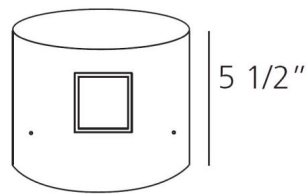

Description

Effetto 4 X 90 Degree Outdoor Wall Light is designed to create architectural effects with a multi-directional light distribution. Features a lighting cap unit and terminal board fixed together by means of locking dowels. PMMA lenses siliconed flush with the cap to obtain narrow beam spread. Watertight gasket in silicone rubber. Treated with 3 stage treatment: Nanotechnologies, Antioxidant Primer and Polyester paint. Made of die cast aluminum with a painted Anthracite Grey or White finish. Four 2.75 watt 120 volt LED modules are included. Choice of 3000K or 4000K color temperature. Anthracite Grey only available with 3000K. 6.3 inch diameter x 5.5 inch depth. UL Listed. IP65 Rated. Suitable for wet locations.

Specifications

COLOR	N/A
BODY FINISH	White
WATTAGE	11W
DIMMER	Not Dimmable
DIMENSIONS	6.3"W x 6.3"H x 5.5"D
INTEGRATED LED MODULE	4 x LED/2.75W/120V LED
COUNTRY OF ORIGIN	Italy

Technical Information

LAMP LIFE	50000 hours
BEAM ANGLE	90°
COLOR RENDERING	80 CRI
LAMP COLOR	3000K
LUMENS/WATT	13.45
LUMINOUS FLUX	37 lumens

Shown in white

ø 6 5/16"

CLICK TO VIEW PRODUCT

Notes: