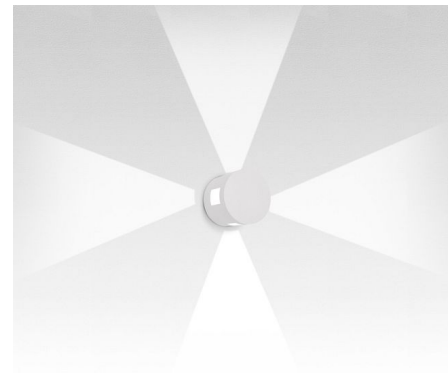

Lightology

lightology.com
866-954-4489
04-25-26

Project: _____

Company: _____

Location: _____ Fixture Type: _____

SPEC #: **ART229949**

Approved On: _____ Approved By: _____

Effetto 4 X 90 Degree Outdoor Wall Light By Artemide

Description

Effetto 4 X 90 Degree Outdoor Wall Light is designed to create architectural effects with a multi-directional light distribution. Features a lighting cap unit and terminal board fixed together by means of locking dowels. PMMA lenses siliconed flush with the cap to obtain narrow beam spread. Watertight gasket in silicone rubber. Treated with 3 stage treatment: Nanotechnologies, Antioxidant Primer and Polyester paint. Made of die cast aluminum with a painted Anthracite Grey or White finish. Four 2.75 watt 120 volt LED modules are included. Choice of 3000K or 4000K color temperature. Anthracite Grey only available with 3000K. 6.3 inch diameter x 5.5 inch depth. UL Listed. IP65 Rated. Suitable for wet locations.

Specifications

COLOR	N/A
BODY FINISH	White
WATTAGE	11W
DIMMER	Not Dimmable
DIMENSIONS	6.3"W x 6.3"H x 5.5"D
INTEGRATED LED MODULE	4 x LED/2.75W/120V LED
COUNTRY OF ORIGIN	Italy

Technical Information

LAMP LIFE	50000 hours
BEAM ANGLE	90°
COLOR RENDERING	80 CRI
LAMP COLOR	3000K
LUMENS/WATT	13.45
LUMINOUS FLUX	37 lumens

Shown in white

ø 6 5/16"

CLICK TO VIEW PRODUCT

Notes: