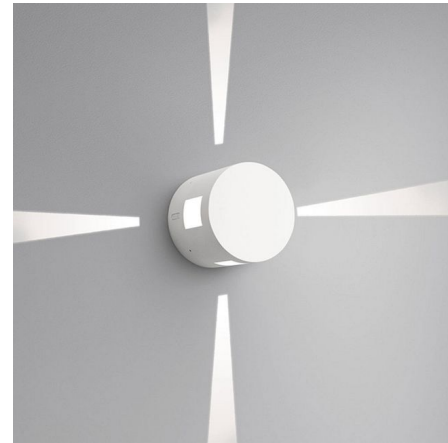

Lightology

lightology.com
866-954-4489
07-09-26

Project: _____

Company: _____

Location: _____ Fixture Type: _____

SPEC #: **ART229953**

Approved On: _____ Approved By: _____

Effetto 4 X 15 Degree Outdoor Wall Light By Artemide

Description

Effetto 4 X 15 Degree Outdoor Wall Light is designed to create architectural effects with multi-directional light distribution. Features a lighting cap unit and terminal board fixed together by means of locking dowels. PMMA lenses siliconed flush with the cap to obtain narrow beam spread. Watertight gasket in silicone rubber. Treated with 3 stage treatment: Nanotechnologies, Antioxidant Primer and Polyester paint. Made of die cast aluminum with a painted Anthracite Grey or White finish. Four 2.75 watt 120 volt LED modules are included. Choice of 3000K or 4000K color temperature. Anthracite Grey available only with 3000K. 6.3 inch diameter x 5.5 inch depth. UL Listed for wet locations. IP65 Rated.

Specifications

COLOR N/A
BODY FINISH White
WATTAGE 11W
DIMMER Not Dimmable
DIMENSIONS 6.3"W x 6.3"H x 5.5"D
INTEGRATED LED MODULE 4 x LED/2.75W/120V LED
COUNTRY OF ORIGIN Italy

Technical Information

LAMP LIFE 50000 hours
BEAM ANGLE 15°
COLOR RENDERING 80 CRI
LAMP COLOR 3000K
LUMENS/WATT 9.45
LUMINOUS FLUX 26 lumens