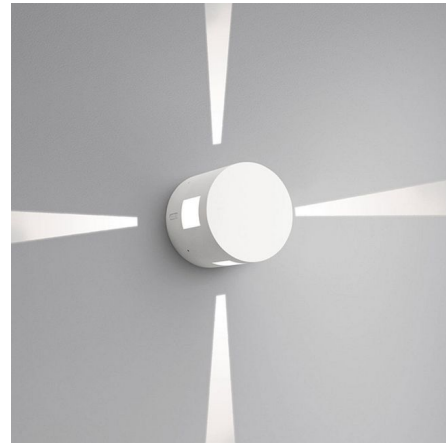

Lightology

lightology.com
866-954-4489
05-18-26

Project: _____

Company: _____

Location: _____ Fixture Type: _____

SPEC #: **ART229953**

Approved On: _____ Approved By: _____

Effetto 4 X 15 Degree Outdoor Wall Light By Artemide

Description

Effetto 4 X 15 Degree Outdoor Wall Light is designed to create architectural effects with multi-directional light distribution. Features a lighting cap unit and terminal board fixed together by means of locking dowels. PMMA lenses siliconed flush with the cap to obtain narrow beam spread. Watertight gasket in silicone rubber. Treated with 3 stage treatment: Nanotechnologies, Antioxidant Primer and Polyester paint. Made of die cast aluminum with a painted Anthracite Grey or White finish. Four 2.75 watt 120 volt LED modules are included. Choice of 3000K or 4000K color temperature. Anthracite Grey available only with 3000K. 6.3 inch diameter x 5.5 inch depth. UL Listed for wet locations. IP65 Rated.

Specifications

COLOR N/A
BODY FINISH White
WATTAGE 11W
DIMMER Not Dimmable
DIMENSIONS 6.3"W x 6.3"H x 5.5"D
INTEGRATED LED MODULE 4 x LED/2.75W/120V LED
COUNTRY OF ORIGIN Italy

Technical Information

LAMP LIFE 50000 hours
BEAM ANGLE 15°
COLOR RENDERING 80 CRI
LAMP COLOR 3000K
LUMENS/WATT 9.45
LUMINOUS FLUX 26 lumens