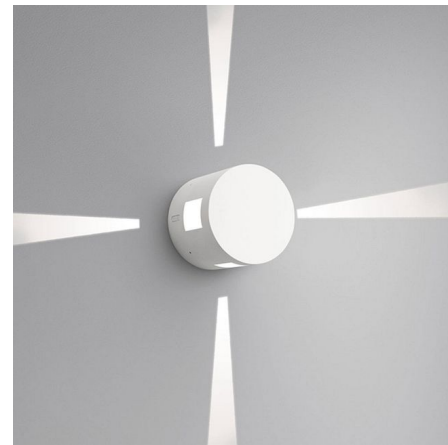

Lightology

lightology.com
866-954-4489
04-02-26

Project: _____

Company: _____

Location: _____ Fixture Type: _____

SPEC #: **ART229953**

Approved On: _____ Approved By: _____

Effetto 4 X 15 Degree Outdoor Wall Light By Artemide

Description

Effetto 4 X 15 Degree Outdoor Wall Light is designed to create architectural effects with multi-directional light distribution. Features a lighting cap unit and terminal board fixed together by means of locking dowels. PMMA lenses siliconed flush with the cap to obtain narrow beam spread. Watertight gasket in silicone rubber. Treated with 3 stage treatment: Nanotechnologies, Antioxidant Primer and Polyester paint. Made of die cast aluminum with a painted Anthracite Grey or White finish. Four 2.75 watt 120 volt LED modules are included. Choice of 3000K or 4000K color temperature. Anthracite Grey available only with 3000K. 6.3 inch diameter x 5.5 inch depth. UL Listed for wet locations. IP65 Rated.

Specifications

COLOR N/A
BODY FINISH White
WATTAGE 11W
DIMMER Not Dimmable
DIMENSIONS 6.3"W x 6.3"H x 5.5"D
INTEGRATED LED MODULE 4 x LED/2.75W/120V LED
COUNTRY OF ORIGIN Italy

Technical Information

LAMP LIFE 50000 hours
BEAM ANGLE 15°
COLOR RENDERING 80 CRI
LAMP COLOR 3000K
LUMENS/WATT 9.45
LUMINOUS FLUX 26 lumens