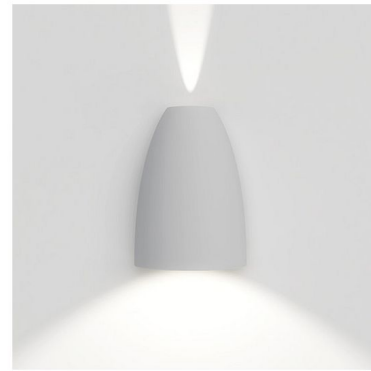

By Artemide

Description

The Molla Outdoor Wall Light is an innovative and highly adaptable luminaire designed to provide precise, bi-directional light distribution for architectural exteriors. This versatile fixture offers two distinct beam spreads to cater to diverse lighting needs: a broad 90-degree large beam, achieved through a combination of a monochromatic LED light source with a meticulously designed reflector, and a focused 8-degree narrow beam, obtained by combining an LED source with a high-performance projector. The projector component is skillfully composed of a body in reinforced polymer and high-quality PMMA lenses. Both the tempered and silkscreened light diffusing glasses are siliconed flush with the lighting cap, ensuring a clean aesthetic and superior watertightness. Installation is secure via a bracket in folded steel sheet that attaches to the wall, to which the fixture is then fastened with two screws. The Molla Outdoor Wall Light is treated with a robust 3-Stage Outdoor Treatment Nanotechnologies, Antioxidant Primer, and Polyester paint ensuring exceptional durability and resistance to harsh outdoor conditions, making it an ideal choice for sophisticated facade illumination.

Shown in grey / white

Specifications

COLOR	N/A
BODY FINISH	Grey / White
WATTAGE	12W
DIMMER	Not Dimmable
DIMENSIONS	6.4"W x 9"H x 4.2"D
INTEGRATED LED MODULE	1 x LED/10W/120V LED
INTEGRATED LED MODULE	1 x LED/2W/120V LED
COUNTRY OF ORIGIN	Italy