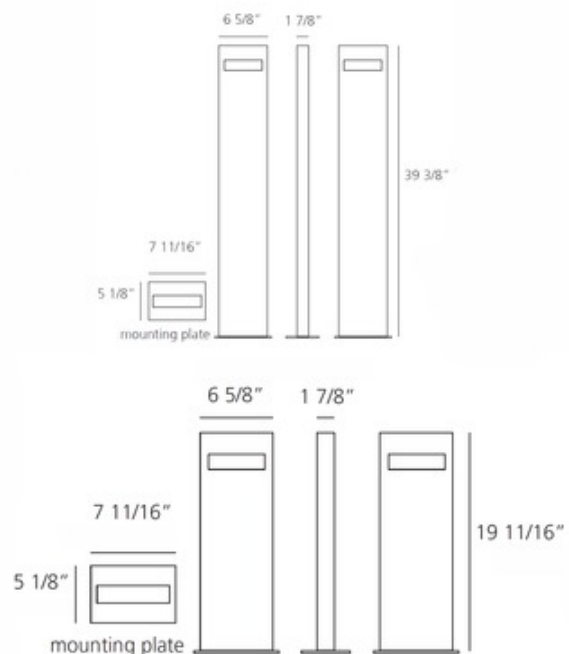

DESIGNER

Ernesto Gismondi

BRAND

Artemide

DESCRIPTION

Nuda Bilateral Outdoor Floor Light provides bilateral lighting. Supplied with lamp, support pole and ground mounting plate. Polycarbonate UV and shock resistant satin finish diffuser. Support pole in extruded aluminum, chromate treated and painted. Mounting plate in folded, welded and painted steel, with holes for ground fixing by means of lock bolts or dowels. Steel screws and silicone seal gasket. Treated with 3-staged Outdoor Treatment: Nanotechnologies, Antioxidant Primer and Polyester paint. Aluminum construction with a painted Grey White finish. Integrated 8/17 watt 120 volt LED light source. 6.6 inch width x 1.9 inch depth x 19.7/39.4 inch height. UL listed. IP65 Rated. Suitable for wet locations.

Shown in: Grey/ White

SHADE COLOR	N/A
BODY FINISH	Grey/ White
WATTAGE	17W
DIMMER	Not Dimmable
DIMENSIONS	6.6"W x 39.4"H x 1.9"D
INTEGRATED LED MODULE	
LAMP	1 x LED/17W/120V LED

Technical Information

LUMINOUS FLUX	250 lumens
LUMENS/WATT	14.71
LAMP COLOR	3000K
COLOR RENDERING	80 CRI

SPEC # ART230047

COMPANY

PROJECT

FIXTURE TYPE

APPROVED BY

DATE
