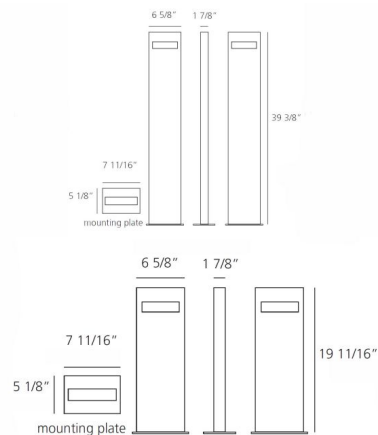

### Description

The Nuda Bilateral Outdoor Floor Light delivers sophisticated, dual-direction illumination for outdoor environments, perfect for enhancing pathways, driveways, or facade lighting. This comprehensive system includes the lamp head, a supportive pole, and a robust ground mounting plate, designed for seamless integration into any landscape. Light is diffused beautifully through a polycarbonate UV and shock-resistant satin finish diffuser, ensuring a gentle, widespread glow that withstands the elements. The elegant support pole is crafted from extruded aluminum, undergoing a chromate treatment and painting process for superior durability. A sturdy mounting plate, made of folded, welded, and painted steel, features pre-drilled holes for secure ground fixing. Precision steel screws and a silicone seal gasket guarantee watertight performance. This fixture benefits from a comprehensive 3-stage Outdoor Treatment Nanotechnologies, Antioxidant Primer, and Polyester paint for exceptional resilience. Constructed from aluminum with a painted Grey White finish, and featuring an integrated LED light source, this IP65-rated fixture is suitable for wet locations and comes in two heights, providing effective bilateral lighting with a minimalist aesthetic.

### Specifications

COLOR	N/A
BODY FINISH	Grey / White
WATTAGE	17W
DIMMER	Not Dimmable
DIMENSIONS	6.6"W x 39.4"H x 1.9"D
INTEGRATED LED MODULE	1 x LED/17W/120V LED
COUNTRY OF ORIGIN	Italy