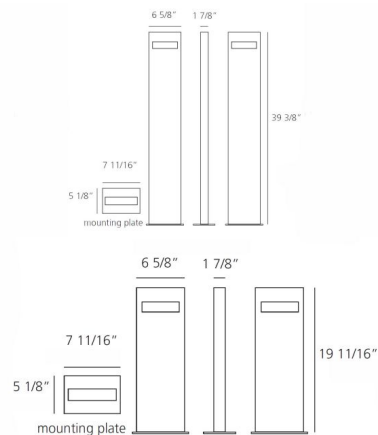

Shown in grey / white