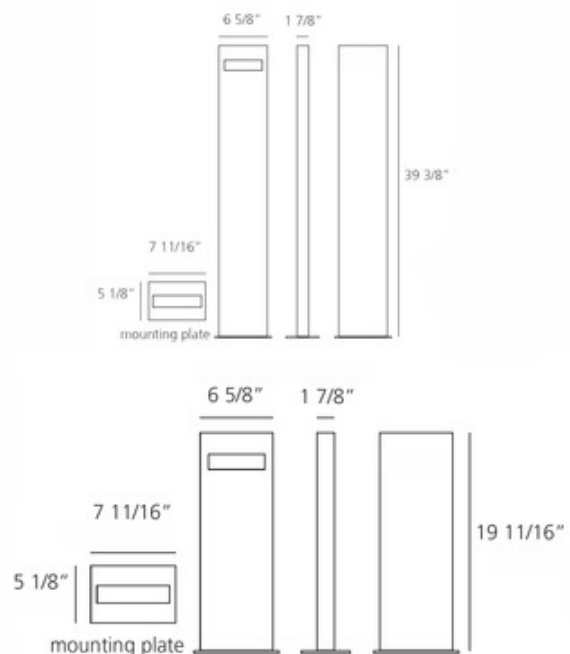

**DESIGNER**

Ernesto Gismondi

**BRAND**

Artemide

**DESCRIPTION**

Nuda Unilateral Outdoor Floor Light is composed by lamp, support pole and ground mounting plate. Polycarbonate UV and shock resistant diffuser. Support pole in extruded aluminum, chromate treated and painted. Mounting plate in folded, welded and painted steel, with holes for ground fixing by means of lock bolts or dowels. Steel screws and silicone seal gasket. Treated with 3-staged Outdoor Treatment: Nanotechnologies, Antioxidant Primer and Polyester paint. Aluminum construction with a painted Grey White finish. Integrated 8/17 watt 120 volt LED light source. 6.6 inch width x 1.9 inch depth x 19.7/39.4 inch height. UL listed. IP65 Rated. Suitable for wet locations.

Shown in: Grey/ White

<b>SHADE COLOR</b>	N/A
<b>BODY FINISH</b>	Grey/ White
<b>WATTAGE</b>	17W
<b>DIMMER</b>	Not Dimmable
<b>DIMENSIONS</b>	6.6"W x 39.4"H x 1.9"D
<b>INTEGRATED LED MODULE</b>	
<b>LAMP</b>	1 x LED/17W/120V LED

*Technical Information*

<b>LUMINOUS FLUX</b>	306 lumens
<b>LUMENS/WATT</b>	18.00
<b>LAMP COLOR</b>	3000K
<b>COLOR RENDERING</b>	80 CRI

**SPEC #** ART230049

COMPANY	PROJECT	FIXTURE TYPE	APPROVED BY	DATE