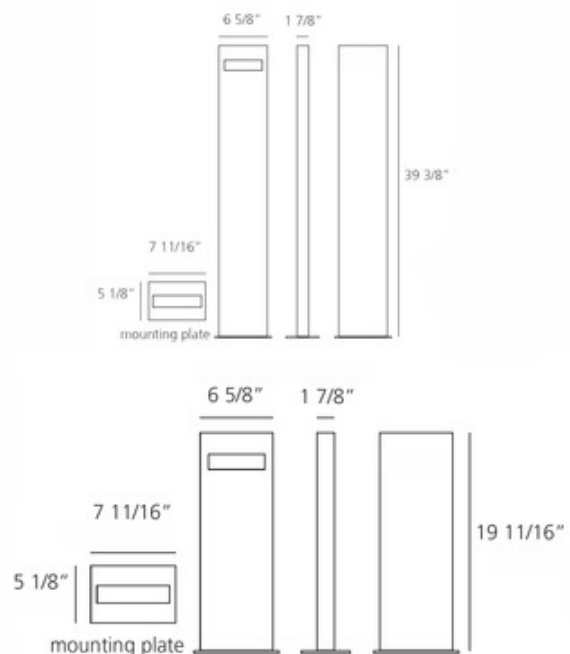

DESIGNER

Ernesto Gismondi

BRAND

Artemide

DESCRIPTION

Nuda Unilateral Outdoor Floor Light is composed by lamp, support pole and ground mounting plate. Polycarbonate UV and shock resistant diffuser. Support pole in extruded aluminum, chromate treated and painted. Mounting plate in folded, welded and painted steel, with holes for ground fixing by means of lock bolts or dowels. Steel screws and silicone seal gasket. Treated with 3-staged Outdoor Treatment: Nanotechnologies, Antioxidant Primer and Polyester paint. Aluminum construction with a painted Grey White finish. Integrated 8/17 watt 120 volt LED light source. 6.6 inch width x 1.9 inch depth x 19.7/39.4 inch height. UL listed. IP65 Rated. Suitable for wet locations.

Shown in: Grey/ White

SHADE COLOR	N/A
BODY FINISH	Grey/ White
WATTAGE	17W
DIMMER	Not Dimmable
DIMENSIONS	6.6"W x 39.4"H x 1.9"D
INTEGRATED LED MODULE	
LAMP	1 x LED/17W/120V LED

Technical Information

LUMINOUS FLUX	306 lumens
LUMENS/WATT	18.00
LAMP COLOR	3000K
COLOR RENDERING	80 CRI

SPEC # ART230049

COMPANY

PROJECT

FIXTURE TYPE

APPROVED BY

DATE