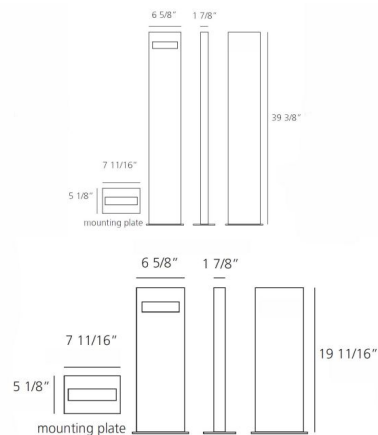

Shown in grey / white