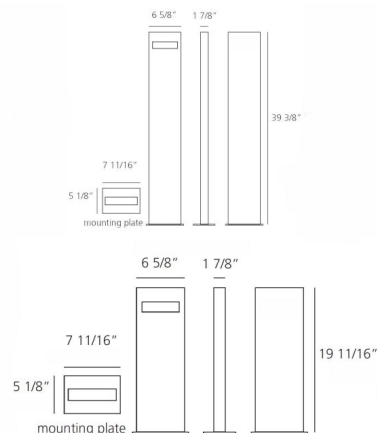

Shown in grey / white