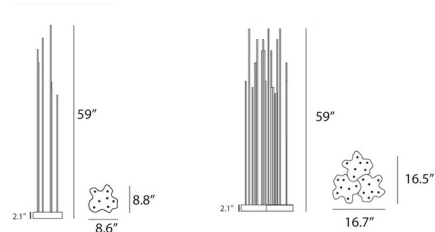

CLICK TO VIEW PRODUCT

Notes: