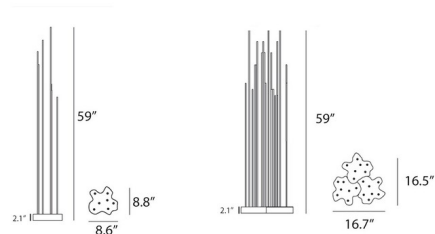

CLICK TO VIEW PRODUCT

Notes: