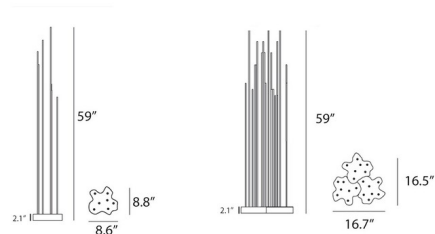

### Specifications

COLOR	N/A
BODY FINISH	Anthracite Grey
WATTAGE	27.9W
DIMMER	Not Dimmable
DIMENSIONS	16.7"W x 59"H
INTEGRATED LED MODULE	21 x LED/1.33W/120V LED
COUNTRY OF ORIGIN	Italy

### Technical Information

LAMP LIFE	50000 hours
COLOR RENDERING	80 CRI
LAMP COLOR	3000K
LUMENS/WATT	178.20
LUMINOUS FLUX	237 lumens

Shown in anthracite grey

CLICK TO VIEW PRODUCT

Notes: