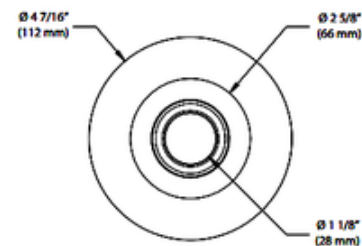

BRAND

Contrast Lighting

DESCRIPTION

ECO2L3D 3.5 Inch Round 9 Watt LED Regress Trim features a Wide Flood 54 degree beam angle in Very Warm White 2700K color temperature, 90 CRI, 68 lumens per watt. Provides high quality clean white light without pixilation and produces a high quality true color, inside 3 steps MacAdam ellipse. Available in a Matte White powder coat finish with matching reflector. For indoor dry and damp locations only. Lumiled Luxeon CoB 9 watt LED, delivering a lumen maintenance greater than 70 percent after 50,000 hours of operation. Ceiling cutout: 3 5/8 inch. UL listed. Title 24 compliant. See housing for dimming options. 5 year warranty on ECOLED2 module and driver. Dimensions: 4.9 inch outside diameter x 3.9 inch height. A complete fixture consists of a trim and housing, sold separately.

TRIM COLOR		N/A
BODY FINISH	Matte White/ Matte White Reflector	
WATTAGE		9W
DIMMER		Dimmable
DIMENSIONS		3.5"W x 3.9"H
INTEGRATED LED MODULE		
LAMP		1 x LED/9W/120V LED

Technical Information

LUMINOUS FLUX		586 lumens
LUMENS/WATT		65.11
LAMP COLOR		2700K
COLOR RENDERING		90 CRI
BEAM ANGLE		54°
LAMP LIFE		50000 hours
FUNCTION		Adjustable Accent
CEILING TYPE		Drywall with Trim
APERTURE SHAPE		Round
SPEC #		CLT230856