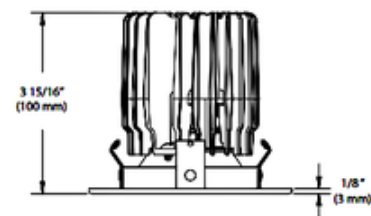

BRAND

Contrast Lighting

DESCRIPTION

ECO2L3D 3.5 Inch Round 9 Watt LED Regress Trim features a Wide Flood 54 degree beam angle in Very Warm White 2700K color temperature, 90 CRI, 68 lumens per watt. Provides high quality clean white light without pixilation and produces a high quality true color, inside 3 steps MacAdam ellipse. Available in a Matte White powder coat finish with matching reflector. For indoor dry and damp locations only. Lumiled Luxeon CoB 9 watt LED, delivering a lumen maintenance greater than 70 percent after 50,000 hours of operation. Ceiling cutout: 3 5/8 inch. UL listed. Title 24 compliant. See housing for dimming options. 5 year warranty on ECOLED2 module and driver. Dimensions: 4.9 inch outside diameter x 3.9 inch height. A complete fixture consists of a trim and housing, sold separately.

TRIM COLOR		N/A
BODY FINISH	Matte White/ Matte White Reflector	
WATTAGE		9W
DIMMER		Dimmable
DIMENSIONS		3.5"W x 3.9"H
INTEGRATED LED MODULE		
LAMP		1 x LED/9W/120V LED

Technical Information

LUMINOUS FLUX		586 lumens
LUMENS/WATT		65.11
LAMP COLOR		2700K
COLOR RENDERING		90 CRI
BEAM ANGLE		54°
LAMP LIFE		50000 hours
FUNCTION		Adjustable Accent
CEILING TYPE		Drywall with Trim
APERTURE SHAPE		Round
SPEC #		CLT230856