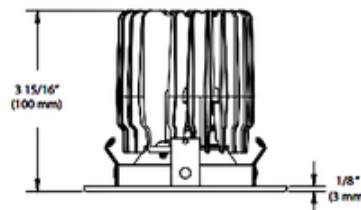

COMPANY	PROJECT	FIXTURE TYPE	APPROVED BY	DATE