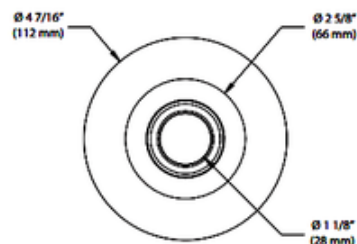

COMPANY	PROJECT	FIXTURE TYPE	APPROVED BY	DATE