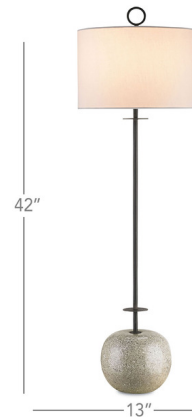

### Description

Atlas Console Table Lamp features an Off White linen shade, Blacksmith finish and Polished Concrete spherical base. One 150 watt, 120 volt A19 3-Way type Medium base incandescent bulb is required, but not included. UL listed. 13 inch width x 42 inch height.

### Specifications

COLOR . . . . . Off White  
BODY FINISH . . . . . Blacksmith  
WATTAGE . . . . . 150W  
DIMMER . . . . . Included  
DIMENSIONS . . . . . 13"W x 42"H  
BULB NOT INCLUDED . . . . . 1 x A19 3-Way/Medium (E26)/150W/120V Incandescent  
COUNTRY OF ORIGIN . . . . . Philippines

Shown in blacksmith / off white

CLICK TO VIEW PRODUCT

Notes: