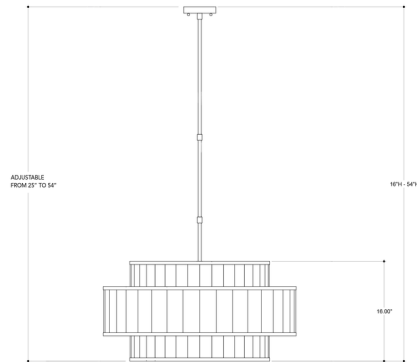

### Specifications

COLOR	Raj Mirror
BODY FINISH	Pyrite Bronze
WATTAGE	40W
DIMMER	Standard 120V
DIMENSIONS	54\"L x 30\"W x 16\"H
BULB NOT INCLUDED	8 x B11/Candelabra (E12)/5W/120V LED
OTHER BULB OPTIONS	8 x B10/Candelabra (E12)/120V LED 8 x B10/Candelabra (E12)/60W/120V Incandescent
COUNTRY OF ORIGIN	Philippines