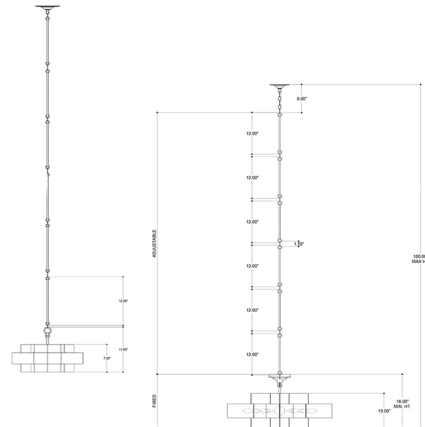

Description

The Grand Lotus Chandelier is crafted out of wrought iron sheets skillfully shaped into a lotus flower design. Choose a finish option that has a matching exterior and interior, or try contrasting tones for a more dramatic look. This fixture can be installed as a chandelier or semi-flush ceiling mount.

Shown in antique gold leaf

Specifications

COLOR	N/A
BODY FINISH	Antique Gold Leaf
WATTAGE	360W
DIMMER	Standard 120V
DIMENSIONS	30"W x 16"H
BULB NOT INCLUDED	6 x B10/Candelabra (E12)/60W/120V Incandescent
OTHER BULB OPTIONS	6 x B10/Candelabra (E12)/120V LED
COUNTRY OF ORIGIN	Philippines