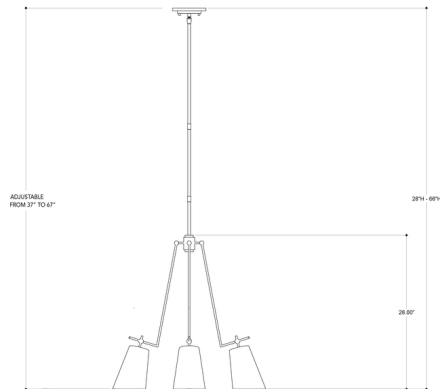

Shown in gold leaf / marbella black

Specifications

COLOR	Marbella Black
BODY FINISH	Gold Leaf
WATTAGE	30W
DIMMER	Standard 120V
DIMENSIONS	66\"/>
BULB NOT INCLUDED	6 x B11/Candelabra (E12)/5W/120V LED
OTHER BULB OPTIONS	6 x B10/Candelabra (E12)/120V LED 6 x B10/Candelabra (E12)/60W/120V Incandescent
COUNTRY OF ORIGIN	Philippines