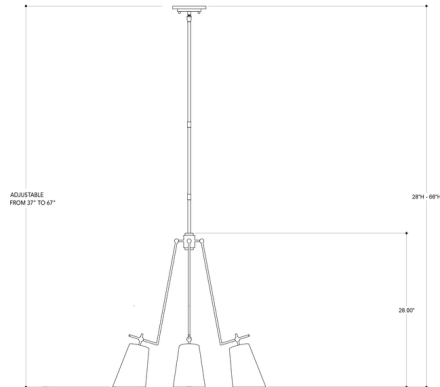

### Specifications

COLOR	Marbella Black
BODY FINISH	Gold Leaf
WATTAGE	30W
DIMMER	Standard 120V
DIMENSIONS	66\"/>
BULB NOT INCLUDED	6 x B11/Candelabra (E12)/5W/120V LED
OTHER BULB OPTIONS	6 x B10/Candelabra (E12)/120V LED 6 x B10/Candelabra (E12)/60W/120V Incandescent
COUNTRY OF ORIGIN	Philippines