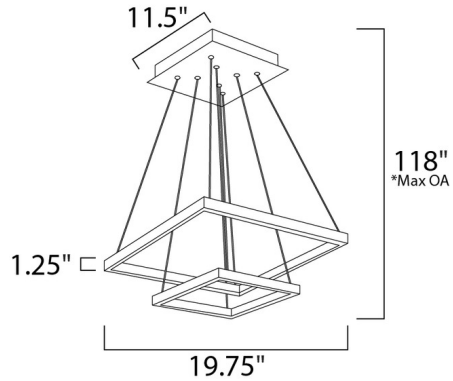

Description

Quad Pendant in Bronze reminds one of cubist art reimagined through lighting. Available in two tier and three tier sizes. 55/100 watt, 120 volt 3000K, 80 CRI integrated LED bulbs are included. Two Tier - 19.75 inch width x 1.25 inch height, per tier x 47.25 inch maximum length. Three Tier - 27.75 inch width x 1.25 inch height, per tier x 47.25 inch maximum length.

Specifications

COLOR N/A
BODY FINISH Bronze
WATTAGE 100W
DIMMER Dimmable
DIMENSIONS 47.25"L x 27.75"W x 1.25"H
INTEGRATED LED MODULE LED/100W/120V LED

Technical Information

PRODUCT DIMENSIONS Min/Max Overall Height: 20.5" - 120"
LAMP COLOR 3000K
LUMENS/WATT 70.00
LUMINOUS FLUX 7000 lumens

Shown in bronze

*max overall height

CLICK TO VIEW PRODUCT

Notes: