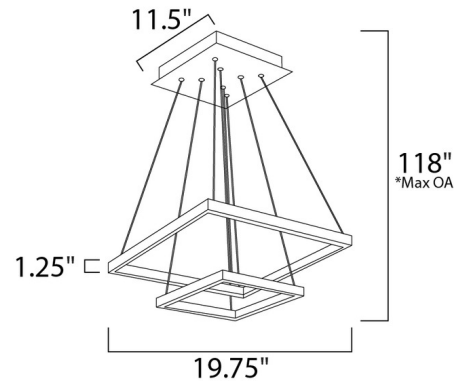

Description

Quad Pendant in Bronze reminds one of cubist art reimagined through lighting. Available in two tier and three tier sizes. 55/100 watt, 120 volt 3000K, 80 CRI integrated LED bulbs are included. Two Tier - 19.75 inch width x 1.25 inch height, per tier x 47.25 inch maximum length. Three Tier - 27.75 inch width x 1.25 inch height, per tier x 47.25 inch maximum length.

Specifications

COLOR N/A
BODY FINISH Bronze
WATTAGE 100W
DIMMER Dimmable
DIMENSIONS 47.25"L x 27.75"W x 1.25"H
INTEGRATED LED MODULE LED/100W/120V LED

Technical Information

PRODUCT DIMENSIONS Min/Max Overall Height: 20.5" - 120"
LAMP COLOR 3000K
LUMENS/WATT 70.00
LUMINOUS FLUX 7000 lumens

Shown in bronze

*max overall height

CLICK TO VIEW PRODUCT

Notes: