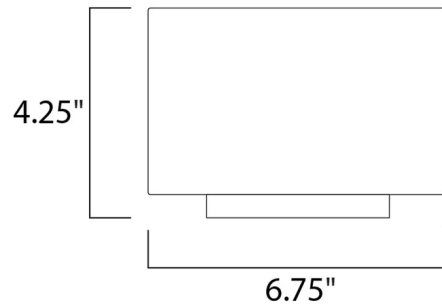

CLICK TO VIEW PRODUCT

Notes: