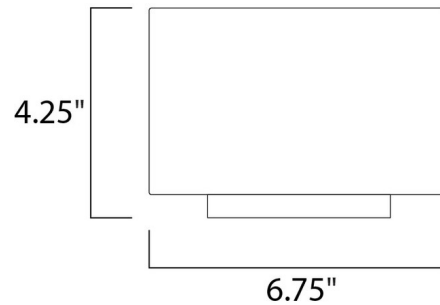

CLICK TO VIEW PRODUCT

Notes: