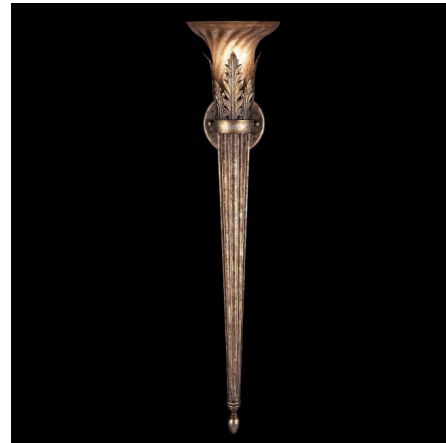

## A Midsummer Nights Dream Torch Wall Light By Fine Art Handcrafted Lighting

### Description

A Midsummer Nights Dream Torch Wall Light features a Moonlit Patina finish with a moon-dusted spiral glass shade. One 60 watt 120 volt B10 candelabra base bulb is required, but not included. 7 inch width x 31 inch height x 8 inch depth. UL listed. Made in the USA.

Shown in patina / amber

### Specifications

COLOR	Amber
BODY FINISH	Patina
WATTAGE	5W
DIMMER	Standard 120V
DIMENSIONS	7"W x 31"H x 8"D
BULB NOT INCLUDED	1 x B11/Candelabra (E12)/5W/120V LED
OTHER BULB OPTIONS	1 x B10/Candelabra (E12)/120V LED 1 x B10/Candelabra (E12)/60W/120V Incandescent
COUNTRY OF ORIGIN	United States