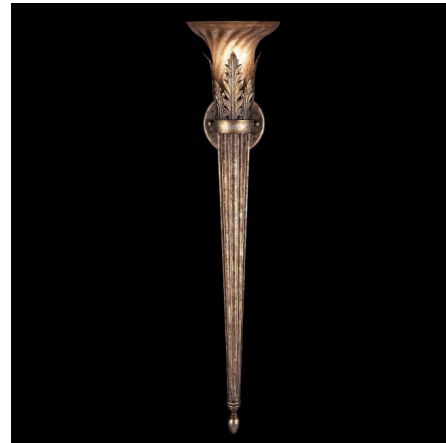

Lightology

lightology.com
866-954-4489
06-20-26

Project: _____

Company: _____

Location: _____ Fixture Type: _____

SPEC #: **FAL231065**

Approved On: _____ Approved By: _____

A Midsummer Nights Dream Torch Wall Light By Fine Art Handcrafted Lighting

Description

A Midsummer Nights Dream Torch Wall Light features a Moonlit Patina finish with a moon-dusted spiral glass shade. One 60 watt 120 volt B10 candelabra base bulb is required, but not included. 7 inch width x 31 inch height x 8 inch depth. UL listed. Made in the USA.

Shown in patina / amber

Specifications

COLOR	Amber
BODY FINISH	Patina
WATTAGE	5W
DIMMER	Standard 120V
DIMENSIONS	7"W x 31"H x 8"D
BULB NOT INCLUDED	1 x B11/Candelabra (E12)/5W/120V LED
OTHER BULB OPTIONS	1 x B10/Candelabra (E12)/120V LED 1 x B10/Candelabra (E12)/60W/120V Incandescent
COUNTRY OF ORIGIN	United States