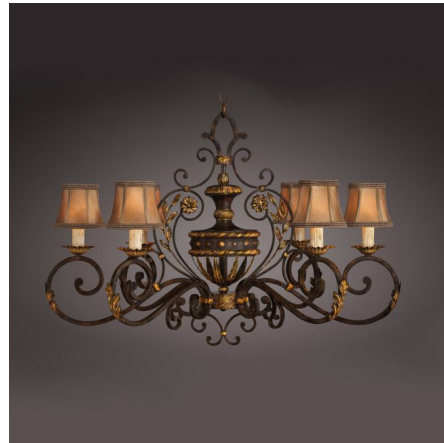

## Castile Oval Chandelier By Fine Art Handcrafted Lighting

### Description

The Castile Oval Chandelier features an antique style and warm gold leaf accents. Available in Beige with an Antique Iron finish. Six 60 watt 120 volt B10 type candelabra base bulbs are required, but not included. 39 inch width x 27 inch height x 21 inch depth. 72 inches of chain is included.

Shown in antique iron / beige

### Specifications

COLOR	Beige
BODY FINISH	Antique Iron
WATTAGE	30W
DIMMER	Standard 120V
DIMENSIONS	72"L x 39"W x 27"H x 21"D
BULB NOT INCLUDED	6 x B11/Candelabra (E12)/5W/120V LED
OTHER BULB OPTIONS	6 x B10/Candelabra (E12)/120V LED 6 x B10/Candelabra (E12)/60W/120V Incandescent