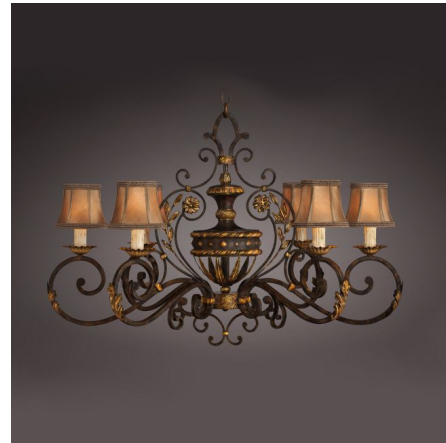

## Castile Oval Chandelier By Fine Art Handcrafted Lighting

### Description

The Castile Oval Chandelier features an antique style and warm gold leaf accents. Available in Beige with an Antique Iron finish. Six 60 watt 120 volt B10 type candelabra base bulbs are required, but not included. 39 inch width x 27 inch height x 21 inch depth. 72 inches of chain is included.

Shown in antique iron / beige

### Specifications

COLOR	Beige
BODY FINISH	Antique Iron
WATTAGE	30W
DIMMER	Standard 120V
DIMENSIONS	72"L x 39"W x 27"H x 21"D
BULB NOT INCLUDED	6 x B11/Candelabra (E12)/5W/120V LED
OTHER BULB OPTIONS	6 x B10/Candelabra (E12)/120V LED 6 x B10/Candelabra (E12)/60W/120V Incandescent