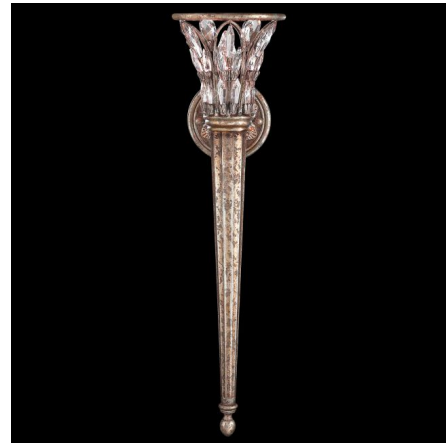

Lightology

lightology.com
866-954-4489
06-12-26

Project: _____

Company: _____

Location: _____ Fixture Type: _____

SPEC #: **FAL231098**

Approved On: _____ Approved By: _____

Winter Palace Torch Wall Light By Fine Art Handcrafted Lighting

Description

The Winter Palace Torch Wall Light features brilliant icicle crystals. Available with an Antique Silver finish. One 60 watt 120 volt B10 type candelabra base bulb is required, but not included. 7 inch width x 25 inch height x 8 inch depth.

Shown in antique silver

Specifications

COLOR	N/A
BODY FINISH	Antique Silver
WATTAGE	5W
DIMMER	Standard 120V
DIMENSIONS	7"W x 25"H x 8"D
BULB NOT INCLUDED	1 x B11/Candelabra (E12)/5W/120V LED
OTHER BULB OPTIONS	1 x B10/Candelabra (E12)/120V LED 1 x B10/Candelabra (E12)/60W/120V Incandescent