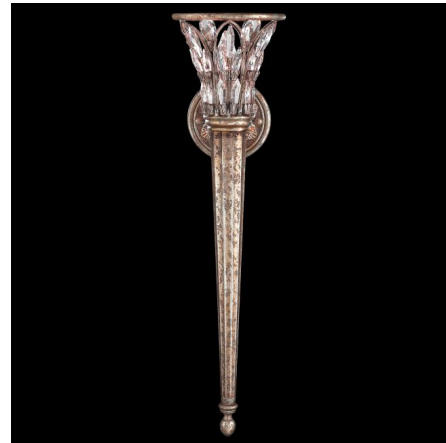

Lightology

lightology.com
866-954-4489
04-27-26

Project: _____

Company: _____

Location: _____ Fixture Type: _____

SPEC #: **FAL231098**

Approved On: _____ Approved By: _____

Winter Palace Torch Wall Light By Fine Art Handcrafted Lighting

Description

The Winter Palace Torch Wall Light features brilliant icicle crystals. Available with an Antique Silver finish. One 60 watt 120 volt B10 type candelabra base bulb is required, but not included. 7 inch width x 25 inch height x 8 inch depth.

Shown in antique silver

Specifications

COLOR	N/A
BODY FINISH	Antique Silver
WATTAGE	5W
DIMMER	Standard 120V
DIMENSIONS	7"W x 25"H x 8"D
BULB NOT INCLUDED	1 x B11/Candelabra (E12)/5W/120V LED
OTHER BULB OPTIONS	1 x B10/Candelabra (E12)/120V LED 1 x B10/Candelabra (E12)/60W/120V Incandescent