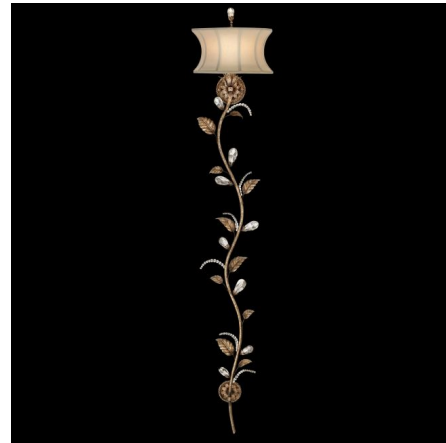

Lightology

lightology.com
866-954-4489
04-27-26

Project: _____

Company: _____

Location: _____ Fixture Type: _____

SPEC #: **FAL231111**

Approved On: _____ Approved By: _____

A Midsummer Nights Dream Large Scale Foliage Wall Light By Fine Art Handcrafted Lighting

Description

A Midsummer Nights Dream Large Scale Foliage Wall Light features elegant Moonlit Patina vines with moon dusted crystal droplets and a hand-tailored Baroness Beige half shade. One 60 watt max 120 volt B10 medium base bulb is required, but not included. 12 inch width x 68 inch height x 9 inch depth. UL listed. Made in the USA.

Shown in moonlit patina / beige

Specifications

COLOR Beige
BODY FINISH Moonlit Patina
WATTAGE 60W
DIMMER Standard 120V
DIMENSIONS 12"W x 68"H x 9"D
BULB NOT INCLUDED 1 x B10/Medium (E26)/60W/120V Incandescent
OTHER BULB OPTIONS 1 x B11/Candelabra (E12)/120V LED
COUNTRY OF ORIGIN United States