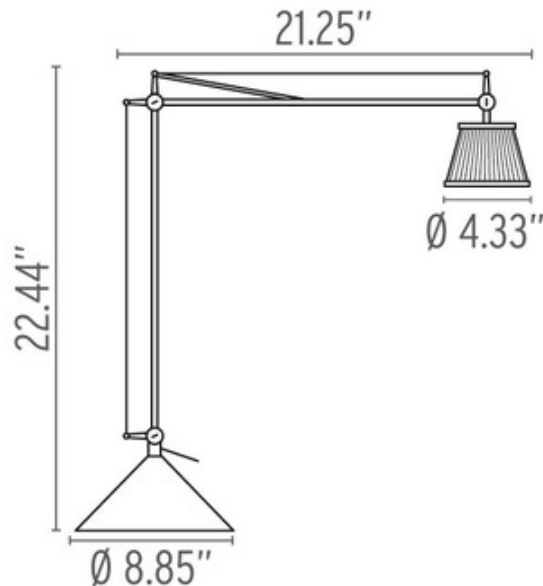

Archimoon Soft Task Lamp

Designer: Philippe Starck

Description:

The Archimoon Soft Task Lamp features a Cream plisse cloth shade with an internal opal glass diffuser in a Silver finish. Fully adjustable. Shade always remains horizontal to work plane. One 40 watt, 120 volt JCD G9 base Halogen bulb is included. 80 inch long cord. 21.25 inch width x 22.44 inch height. UL listed.

Shown in: Silver / Cream

List Price: \$778.58
Our Price: \$550.00

Shade Color: Cream
Body Finish: Silver
Lamp: 1 x JCD/G9/40W/120V Halogen
Wattage: 40W
Dimmer: Incandescent
Dimensions: 22.44"H x 21.25"W