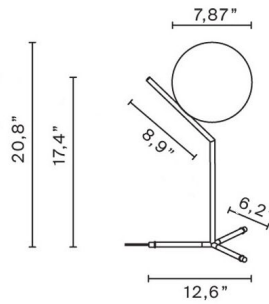

### Description

The IC T1 High Table Lamp, designed by Michael Anastassiades for Flos, provides diffused light. Available with an Opal blown glass diffuser and a Brass, Black, Red Burgundy, or Chrome finish. One 60 watt 120 volt JCD G9 halogen bulb is included. Dimmer included on power cord. 12.6 inch width x 20.8 inch height. UL listed.

### Specifications

COLOR	Opal
BODY FINISH	Brass
WATTAGE	60W
DIMMER	Included
DIMENSIONS	12.6"W x 20.8"H
BULB NOT INCLUDED	1 x JCD/G9/60W/120V Halogen
COUNTRY OF ORIGIN	Italy

CLICK TO VIEW PRODUCT

Notes: