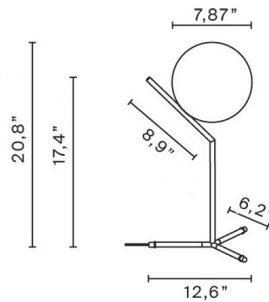

Description

The IC T1 High Table Lamp, designed by Michael Anastassiades for Flos, provides diffused light. Available with an Opal blown glass diffuser and a Brass, Black, Red Burgundy, or Chrome finish. One 60 watt 120 volt JCD G9 halogen bulb is included. Dimmer included on power cord. 12.6 inch width x 20.8 inch height. UL listed.

Shown in brass / opal

Specifications

COLOR	Opal
BODY FINISH	Brass
WATTAGE	60W
DIMMER	Included
DIMENSIONS	12.6"W x 20.8"H
BULB NOT INCLUDED	1 x JCD/G9/60W/120V Halogen
COUNTRY OF ORIGIN	Italy

CLICK TO VIEW PRODUCT