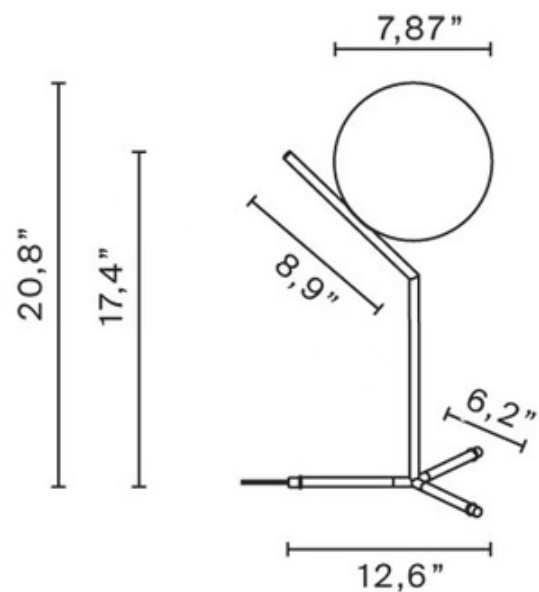

DESIGNER Michael Anastassiades
BRAND Flos Lighting

DESCRIPTION

The IC T1 High Table Lamp, designed by Michael Anastassiades for Flos, provides diffused light. Available with an Opal blown glass diffuser and a Brass, Black, Red Burgundy, or Chrome finish. One 60 watt 120 volt JCD G9 halogen bulb is included. Dimmer included on power cord. 12.6 inch width x 20.8 inch height. UL listed.

Shown in: Brass / Opal

SHADE COLOR	Opal
BODY FINISH	Brass
WATTAGE	60W
DIMMER	Included
DIMENSIONS	12.6"W x 20.8"H
LAMP	1 x JCD/G9/60W/120V Halogen

ITEM NUMBER FLO231176

COMPANY	PROJECT	FIXTURE TYPE	APPROVED BY	DATE