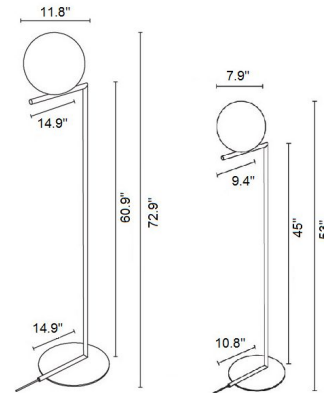

Description

The IC Floor Lamp features a blown glass Opal diffuser with a Brass, Red Burgundy, Black, or Chrome finish. Available in two sizes. Dimmer included on power cord. Small: One 60 watt 120 volt JCD G9 halogen bulb is included. 10.8 inch width x 53 inch height. Large: One 150 watt 120 volt T10 medium base halogen bulb is included. 14.9 inch width x 72.9 inch height. UL listed.

Shown in brass / opal

Specifications

| | |
|-------------------|-----------------------------|
| COLOR | Opal |
| BODY FINISH | Brass |
| WATTAGE | 60W |
| DIMMER | Included |
| DIMENSIONS | 10.8"W x 53.1"H |
| BULB NOT INCLUDED | 1 x JCD/G9/60W/120V Halogen |
| COUNTRY OF ORIGIN | Italy |