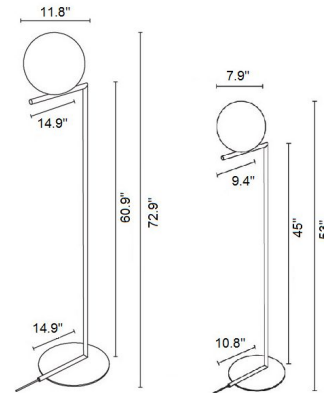

Description

The IC Floor Lamp features a blown glass Opal diffuser with a Brass, Red Burgundy, Black, or Chrome finish. Available in two sizes. Dimmer included on power cord. Small: One 60 watt 120 volt JCD G9 halogen bulb is included. 10.8 inch width x 53 inch height. Large: One 150 watt 120 volt T10 medium base halogen bulb is included. 14.9 inch width x 72.9 inch height. UL listed.

Shown in brass / opal

Specifications

COLOR	Opal
BODY FINISH	Brass
WATTAGE	60W
DIMMER	Included
DIMENSIONS	10.8"W x 53.1"H
BULB NOT INCLUDED	1 x JCD/G9/60W/120V Halogen
COUNTRY OF ORIGIN	Italy

CLICK TO VIEW PRODUCT