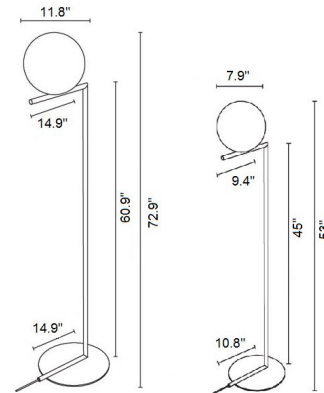

### Description

The IC Floor Lamp features a blown glass Opal diffuser with a Brass, Red Burgundy, Black, or Chrome finish. Available in two sizes. Dimmer included on power cord. Small: One 60 watt 120 volt JCD G9 halogen bulb is included. 10.8 inch width x 53 inch height. Large: One 150 watt 120 volt T10 medium base halogen bulb is included. 14.9 inch width x 72.9 inch height. UL listed.

### Specifications

COLOR	Opal
BODY FINISH	Brass
WATTAGE	60W
DIMMER	Included
DIMENSIONS	10.8"W x 53.1"H
BULB NOT INCLUDED	1 x JCD/G9/60W/120V Halogen
COUNTRY OF ORIGIN	Italy

CLICK TO VIEW PRODUCT

Notes: