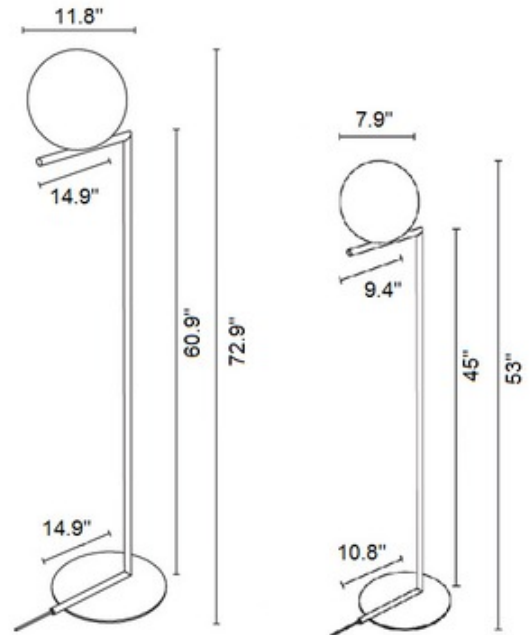

DESIGNER

Michael Anastassiades

BRAND

FLOS

DESCRIPTION

The IC Floor Lamp features a blown glass Opal diffuser with a Brass, Red Burgundy, Black, or Chrome finish. Available in two sizes. Dimmer included on power cord. Small: One 60 watt 120 volt JCD G9 halogen bulb is included. 10.8 inch width x 53 inch height. Large: One 150 watt 120 volt T10 medium base halogen bulb is included. 14.9 inch width x 72.9 inch height. UL listed.

Shown in: Brass / Opal

SHADE COLOR	Opal
BODY FINISH	Brass
WATTAGE	60W
DIMMER	Included
DIMENSIONS	10.8"W x 53.1"H
BULB INCLUDED	
LAMP	1 x JCD/G9/60W/120V Halogen

SPEC #

FLO231177

COMPANY

PROJECT

FIXTURE TYPE