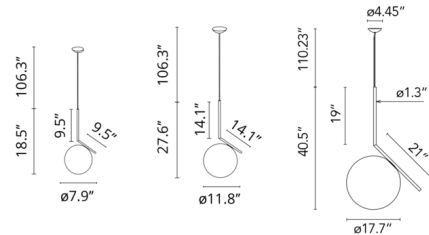

By FLOS

Description

The IC Light Suspension features an opal glass sphere perfectly balanced on a sleek, angled steel frame. The globe lights up with a luminous glow to offer a commanding presence in any space.

Note: The 40.5 inch size is only available in Brass.

Specifications

COLOR Opal
BODY FINISH Brass
WATTAGE 5W
DIMMER Standard 120V
DIMENSIONS 7.9"W x 18.5"H
BULB NOT INCLUDED 1 x JCD/G9/5W/120V LED
COUNTRY OF ORIGIN Italy

Technical Information

COLOR RENDERING 95 CRI
LAMP COLOR 2700K
LUMENS/WATT 110.00
LUMINOUS FLUX 550 lumens

Shown in brass / opal

CLICK TO VIEW PRODUCT

Notes: