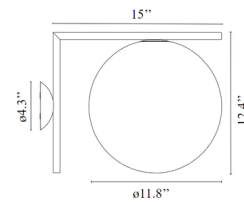

### Specifications

COLOR	Opal
BODY FINISH	Brass
WATTAGE	60W
DIMMER	Standard 120V
DIMENSIONS	7.9"W x 8.5"H x 11"D
BULB NOT INCLUDED	1 x JCD/G9/60W/120V Halogen
COUNTRY OF ORIGIN	Italy

CLICK TO VIEW PRODUCT