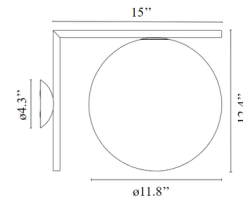

Description

The IC Wall/Ceiling Light, designed by Michael Anastassiades for Flos, provides diffused light with an Opal glass diffuser. UL listed.

Shown in brass / opal

Specifications

COLOR	Opal
BODY FINISH	Brass
WATTAGE	60W
DIMMER	Standard 120V
DIMENSIONS	7.9"W x 8.5"H x 11"D
BULB NOT INCLUDED	1 x JCD/G9/60W/120V Halogen
COUNTRY OF ORIGIN	Italy