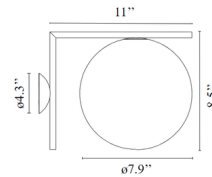

### Specifications

COLOR	Opal
BODY FINISH	Brass
WATTAGE	60W
DIMMER	Standard 120V
DIMENSIONS	7.9"W x 8.5"H x 11"D
BULB NOT INCLUDED	1 x JCD/G9/60W/120V Halogen
COUNTRY OF ORIGIN	Italy

CLICK TO VIEW PRODUCT