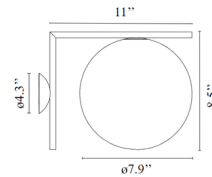

Description

The IC Wall/Ceiling Light, designed by Michael Anastassiades for Flos, provides diffused light with an Opal glass diffuser. UL listed.

Shown in brass / opal

Specifications

COLOR	Opal
BODY FINISH	Brass
WATTAGE	60W
DIMMER	Standard 120V
DIMENSIONS	7.9"W x 8.5"H x 11"D
BULB NOT INCLUDED	1 x JCD/G9/60W/120V Halogen
COUNTRY OF ORIGIN	Italy