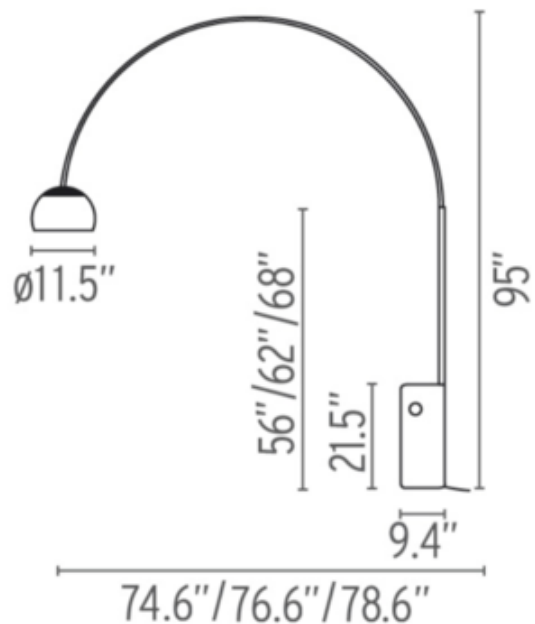

DESIGNER

Achille Castiglioni

BRAND

Flos Lighting

DESCRIPTION

The Arco Floor Lamp is the original 1962 design by Achille and Pier Giacomo Castiglioni. Part of the Moma collection. Features a Stainless Steel finish and a White Marble base. Two lamp options available. Incandescent: One 100 watt 120 volt A21 silvered medium base bulb is included. LED: One 18 watt 120 volt multichip, 93CRI, 2700K LED module is included. 78.6 inch width x 95 inch height. Includes 106 inch cord with foot switch. UL listed.

Shown in: Stainless Steel

SHADE COLOR	N/A
BODY FINISH	Stainless Steel
WATTAGE	100W
DIMMER	Included
DIMENSIONS	78.6"W x 95"H x 11.5"D
LAMP	1 x A21/Medium (E26)/100W/120V Incandescent 1 x A19/Medium (E26)/120V LED

ITEM NUMBER FLO23143

COMPANY	PROJECT	FIXTURE TYPE	APPROVED BY	DATE