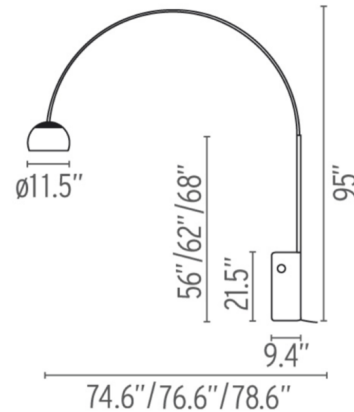

CLICK TO VIEW PRODUCT

Notes: