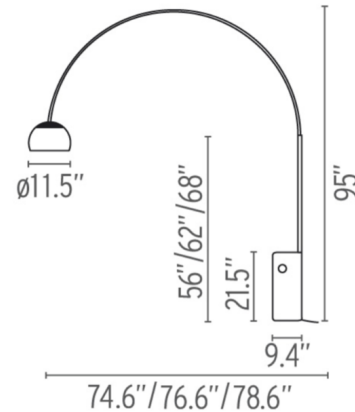

CLICK TO VIEW PRODUCT

Notes: