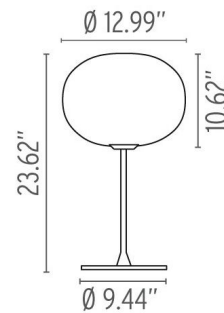

### Specifications

COLOR . . . . . White  
BODY FINISH . . . . . Silver  
WATTAGE . . . . . 100W  
DIMMER . . . . . Included  
DIMENSIONS . . . . . 12.99"W x 23.62"H  
BULB NOT INCLUDED . . . . . 1 x T8/Medium (E26)/100W/120V LED  
COUNTRY OF ORIGIN . . . . . Italy

### Technical Information

PRODUCT DIMENSIONS . . . . . Cord: 78"

Shown in silver / white

CLICK TO VIEW PRODUCT

Notes: