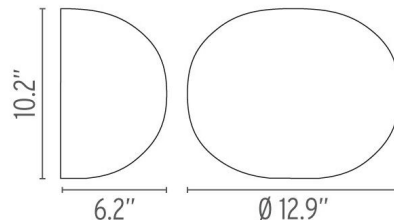

CLICK TO VIEW PRODUCT

Notes: