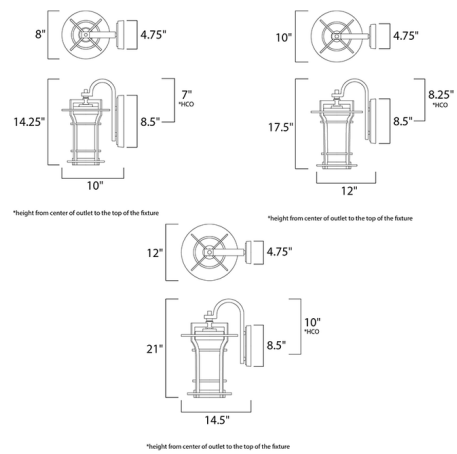

Shown in black oxide / water glass

Specifications

COLOR	Water Glass
BODY FINISH	Black Oxide
WATTAGE	72W
DIMMER	Standard 120V
DIMENSIONS	8"W x 14.25"H x 10"D
BULB NOT INCLUDED	1 x A19/Medium (E26)/72W/120V Incandescent
OTHER BULB OPTIONS	1 x A19/Medium (E26)/120V LED