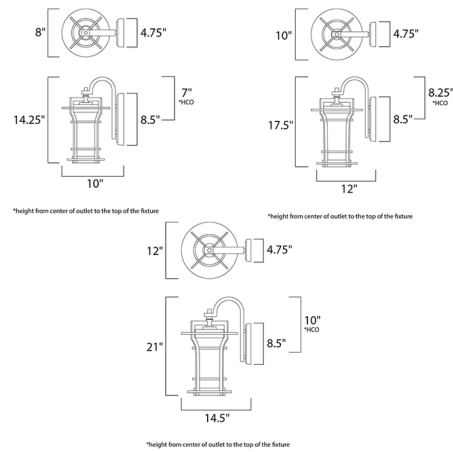

Shown in black oxide / water glass

Specifications

COLOR Water Glass
 BODY FINISH Black Oxide
 WATTAGE 72W
 DIMMER Standard 120V
 DIMENSIONS 8"W x 14.25"H x 10"D
 BULB NOT INCLUDED 1 x A19/Medium (E26)/72W/120V Incandescent
 OTHER BULB OPTIONS 1 x A19/Medium (E26)/120V LED