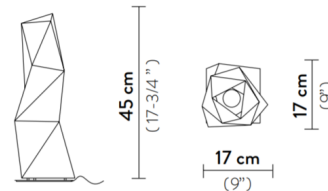

### Specifications

COLOR	White
BODY FINISH	Aluminum
WATTAGE	5W
DIMMER	Standard 120V
DIMENSIONS	9"W x 17.75"H x 9"D
BULB NOT INCLUDED	1 x B10/Candelabra (E12)/5W/120V LED
COUNTRY OF ORIGIN	Italy

CLICK TO VIEW PRODUCT