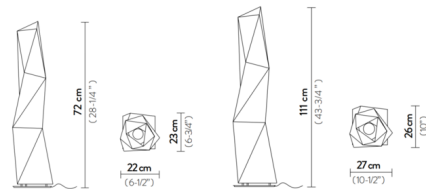

Shown in aluminum / white

Specifications

COLOR	White
BODY FINISH	Aluminum
WATTAGE	10W
DIMMER	N/A
DIMENSIONS	6.5"W x 28.25"H x 6.75"D
BULB NOT INCLUDED	1 x Edison/Medium (E26)/10W/120V LED
COUNTRY OF ORIGIN	Italy