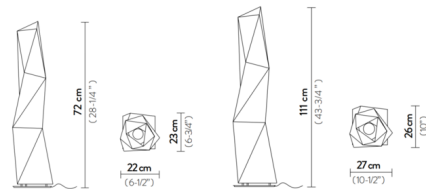

Shown in aluminum / white

Specifications

COLOR	White
BODY FINISH	Aluminum
WATTAGE	10W
DIMMER	Standard 120V
DIMENSIONS	10.5"W x 43.75"H x 10"D
BULB NOT INCLUDED	1 x Edison/Medium (E26)/10W/120V LED
COUNTRY OF ORIGIN	Italy