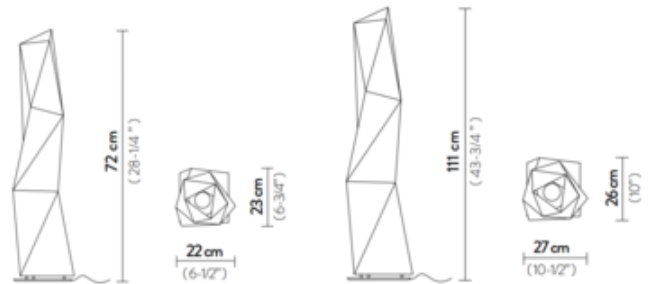

BRAND

Slamp

DESCRIPTION

Diamond Floor Lamp with a White Opalflex (mixture of technopolymers and glass crystals) shade and an Aluminum base is dynamic, irregular and contemporary. Just let the light inside activate its distinctive triangulated structure. Available in two sizes.

Shown in: Aluminum / White

SHADE COLOR	White
BODY FINISH	Aluminum
WATTAGE	10W
DIMMER	Standard 120V
DIMENSIONS	10.5"W x 43.75"H x 10"D
BULB NOT INCLUDED	
LAMP	1 x Edison/Medium (E26)/10W/120V LED

SPEC # SLP231699