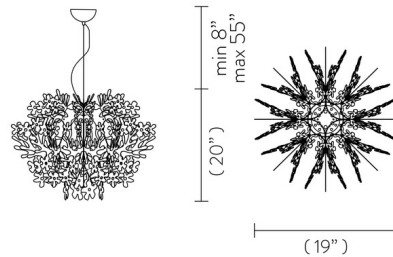

By Slamp

Description

Fiorella Mini Suspension featuring a White, Gold, Silver, or Copper shade is reminiscent of an exuberant bouquet of flowers filled with freshness and vitality.

Shown in white

Specifications

COLOR	N/A
BODY FINISH	White
WATTAGE	10W
DIMMER	Standard 120V
DIMENSIONS	69.8"L x 18.9"W x 14.8"H
BULB NOT INCLUDED	1 x Edison/Medium (E26)/10W/120V LED
COUNTRY OF ORIGIN	Italy

CLICK TO VIEW PRODUCT

Notes: