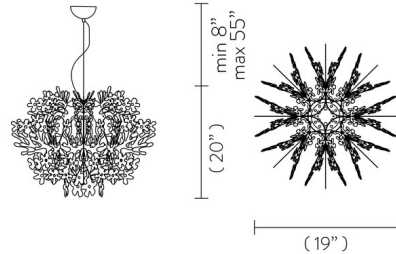

## Fiorella Mini Suspension By Slamp

### Description

Fiorella Mini Suspension featuring a White, Gold, Silver, or Copper shade is reminiscent of an exuberant bouquet of flowers filled with freshness and vitality.

Shown in white

### Specifications

COLOR	N/A
BODY FINISH	White
WATTAGE	10W
DIMMER	Standard 120V
DIMENSIONS	69.8"L x 18.9"W x 14.8"H
BULB NOT INCLUDED	1 x Edison/Medium (E26)/10W/120V LED
COUNTRY OF ORIGIN	Italy

CLICK TO VIEW PRODUCT