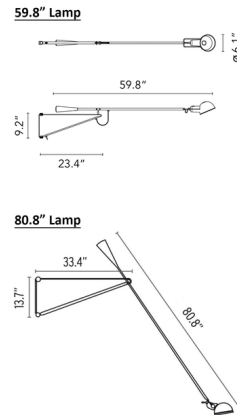

Description

Experience a true feat of design with the Flos Mod 265 Swing Arm Plug In Wall Lamp, a captivating creation by Paolo Rizzatto. This iconic fixture, designed to seemingly defy gravity, extends far into your space, perfectly balanced on a minimal wall bracket. It delivers precise, direct lighting, which you can aim effortlessly thanks to its long pivoting arm and a lamp head that rotates a full 360 degrees. Constructed from painted steel with a distinctive cast iron counterweight, the Mod 265 maintains a sleek, industrial profile that seamlessly integrates into contemporary living rooms, dining areas, or bedrooms. The convenient on/off switch is located directly on the socket holder, and its plug-in design offers flexible installation. Perfect for: Reading nooks, workspaces, bedsides, or any area where adjustable task lighting and a striking design element are desired.

Specifications

COLOR	Black
BODY FINISH	Black
WATTAGE	9W
DIMMER	N/A
DIMENSIONS	80.8"W x 13.7"H x 33.4"D
BULB NOT INCLUDED	1 x A19/Medium (E26)/9W/120V LED

Shown in black / black

CLICK TO VIEW PRODUCT

Notes: