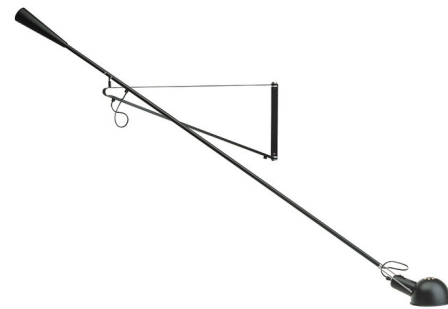

# Lightology

lightology.com  
866-954-4489  
07-06-26

Project: \_\_\_\_\_  
Company: \_\_\_\_\_  
Location: \_\_\_\_\_ Fixture Type: \_\_\_\_\_  
SPEC #: **FLO23193**  
Approved On: \_\_\_\_\_ Approved By: \_\_\_\_\_

## Mod 265 Swing Arm Plug In Wall Lamp By FLOS

### Description

Experience a true feat of design with the Flos Mod 265 Swing Arm Plug In Wall Lamp, a captivating creation by Paolo Rizzatto. This iconic fixture, designed to seemingly defy gravity, extends far into your space, perfectly balanced on a minimal wall bracket. It delivers precise, direct lighting, which you can aim effortlessly thanks to its long pivoting arm and a lamp head that rotates a full 360 degrees. Constructed from painted steel with a distinctive cast iron counterweight, the Mod 265 maintains a sleek, industrial profile that seamlessly integrates into contemporary living rooms, dining areas, or bedrooms. The convenient on/off switch is located directly on the socket holder, and its plug-in design offers flexible installation. Perfect for: Reading nooks, workspaces, bedsides, or any area where adjustable task lighting and a striking design element are desired.

### Specifications

COLOR	Black
BODY FINISH	Black
WATTAGE	9W
DIMMER	N/A
DIMENSIONS	80.8"W x 13.7"H x 33.4"D
BULB NOT INCLUDED	1 x A19/Medium (E26)/9W/120V LED

Shown in black / black

CLICK TO VIEW PRODUCT

Notes: