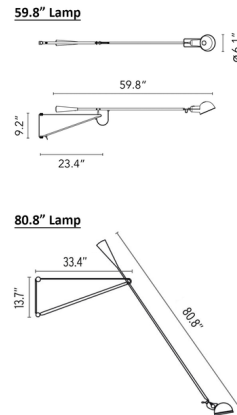

### Description

Experience a true feat of design with the Flos Mod 265 Swing Arm Plug In Wall Lamp, a captivating creation by Paolo Rizzatto. This iconic fixture, designed to seemingly defy gravity, extends far into your space, perfectly balanced on a minimal wall bracket. It delivers precise, direct lighting, which you can aim effortlessly thanks to its long pivoting arm and a lamp head that rotates a full 360 degrees. Constructed from painted steel with a distinctive cast iron counterweight, the Mod 265 maintains a sleek, industrial profile that seamlessly integrates into contemporary living rooms, dining areas, or bedrooms. The convenient on/off switch is located directly on the socket holder, and its plug-in design offers flexible installation. Perfect for: Reading nooks, workspaces, bedsides, or any area where adjustable task lighting and a striking design element are desired.

### Specifications

COLOR	Black
BODY FINISH	Black
WATTAGE	9W
DIMMER	N/A
DIMENSIONS	80.8"W x 13.7"H x 33.4"D
BULB NOT INCLUDED	1 x A19/Medium (E26)/9W/120V LED

Shown in black / black

CLICK TO VIEW PRODUCT

Notes: