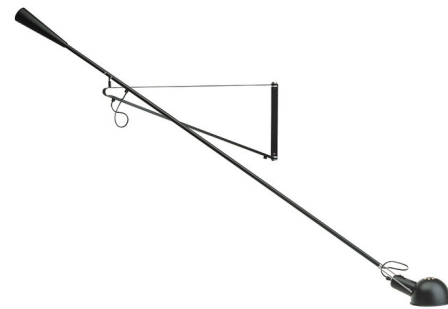

Lightology

lightology.com
866-954-4489
07-06-26

Project: _____
Company: _____
Location: _____ Fixture Type: _____
SPEC #: **FLO23193**
Approved On: _____ Approved By: _____

Mod 265 Swing Arm Plug In Wall Lamp By FLOS

Description

Experience a true feat of design with the Flos Mod 265 Swing Arm Plug In Wall Lamp, a captivating creation by Paolo Rizzatto. This iconic fixture, designed to seemingly defy gravity, extends far into your space, perfectly balanced on a minimal wall bracket. It delivers precise, direct lighting, which you can aim effortlessly thanks to its long pivoting arm and a lamp head that rotates a full 360 degrees. Constructed from painted steel with a distinctive cast iron counterweight, the Mod 265 maintains a sleek, industrial profile that seamlessly integrates into contemporary living rooms, dining areas, or bedrooms. The convenient on/off switch is located directly on the socket holder, and its plug-in design offers flexible installation. Perfect for: Reading nooks, workspaces, bedsides, or any area where adjustable task lighting and a striking design element are desired.

Specifications

COLOR	Black
BODY FINISH	Black
WATTAGE	9W
DIMMER	N/A
DIMENSIONS	80.8"W x 13.7"H x 33.4"D
BULB NOT INCLUDED	1 x A19/Medium (E26)/9W/120V LED