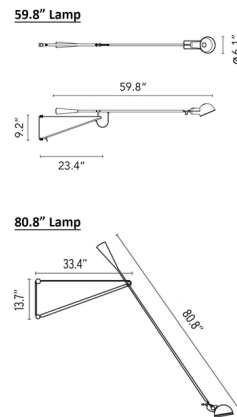

Description

Experience a true feat of design with the Flos Mod 265 Swing Arm Plug In Wall Lamp, a captivating creation by Paolo Rizzatto. This iconic fixture, designed to seemingly defy gravity, extends far into your space, perfectly balanced on a minimal wall bracket. It delivers precise, direct lighting, which you can aim effortlessly thanks to its long pivoting arm and a lamp head that rotates a full 360 degrees. Constructed from painted steel with a distinctive cast iron counterweight, the Mod 265 maintains a sleek, industrial profile that seamlessly integrates into contemporary living rooms, dining areas, or bedrooms. The convenient on/off switch is located directly on the socket holder, and its plug-in design offers flexible installation. Perfect for: Reading nooks, workspaces, bedsides, or any area where adjustable task lighting and a striking design element are desired.

Specifications

COLOR	Black
BODY FINISH	Black
WATTAGE	9W
DIMMER	N/A
DIMENSIONS	80.8"W x 13.7"H x 33.4"D
BULB NOT INCLUDED	1 x A19/Medium (E26)/9W/120V LED

Shown in black / black

CLICK TO VIEW PRODUCT

Notes: