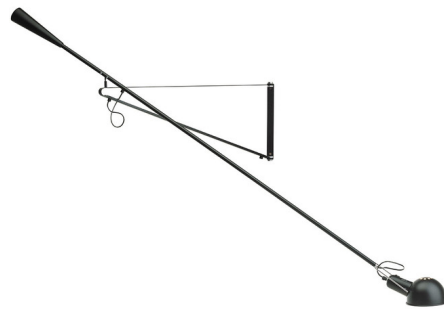

Lightology

lightology.com
866-954-4489
05-18-26

Project: _____

Company: _____

Location: _____ Fixture Type: _____

SPEC #: **FLO23193**

Approved On: _____ Approved By: _____

Mod 265 Swing Arm Plug In Wall Lamp By FLOS

Description

Experience a true feat of design with the Flos Mod 265 Swing Arm Plug In Wall Lamp, a captivating creation by Paolo Rizzatto. This iconic fixture, designed to seemingly defy gravity, extends far into your space, perfectly balanced on a minimal wall bracket. It delivers precise, direct lighting, which you can aim effortlessly thanks to its long pivoting arm and a lamp head that rotates a full 360 degrees. Constructed from painted steel with a distinctive cast iron counterweight, the Mod 265 maintains a sleek, industrial profile that seamlessly integrates into contemporary living rooms, dining areas, or bedrooms. The convenient on/off switch is located directly on the socket holder, and its plug-in design offers flexible installation. Perfect for: Reading nooks, workspaces, bedsides, or any area where adjustable task lighting and a striking design element are desired.

Specifications

COLOR	Black
BODY FINISH	Black
WATTAGE	9W
DIMMER	N/A
DIMENSIONS	80.8"W x 13.7"H x 33.4"D
BULB NOT INCLUDED	1 x A19/Medium (E26)/9W/120V LED

Shown in black / black

CLICK TO VIEW PRODUCT

Notes: