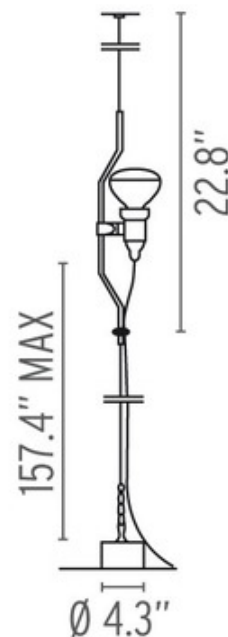

DESIGNER

Achille Castiglioni

BRAND

FLOS

DESCRIPTION

Originally designed in 1971 by Achille Castiglioni and Pio Manzu, the Parentesi Ceiling to Floor Lamp features a bulb suspended by a steel cable that runs from the floor to the ceiling. The bulb is held in place by a tubular bracket resembling a parentheses symbol, for which the piece is named. The bracket bends the cable to create tension that holds the lamp in place at any height, which can be easily adjusted by sliding the tube along the cable. The lamp holder can be swiveled to provide direct lighting in any direction, making this simple yet ingenious design highly versatile. The piece is anchored by a weighted base and an included hook and canopy. Plugs into wall. On/off switch on socket. Made in Italy.

Shown in: Black

SHADE COLOR	N/A
BODY FINISH	Black
WATTAGE	120W
DIMMER	N/A
DIMENSIONS	4.3"W x 157.4"H
BULB NOT INCLUDED	
LAMP	1 x BR40/Medium (E26)/120W/120V Incandescent 1 x BR40/Medium (E26)/120V LED

SPEC #

FLO23207

COMPANY

PROJECT

FIXTURE TYPE

APPROVED BY

DATE