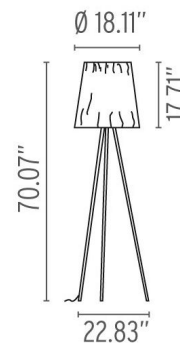

CLICK TO VIEW PRODUCT

Notes: