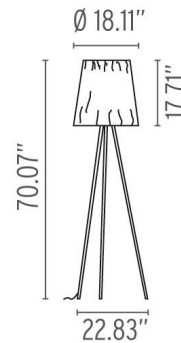

CLICK TO VIEW PRODUCT

Notes: