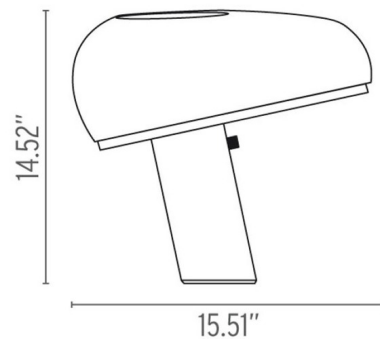

### Specifications

COLOR . . . . . Black  
BODY FINISH . . . . . White Marble  
WATTAGE . . . . . 100W  
DIMMER . . . . . Included  
DIMENSIONS . . . . . 15.51"W x 14.52"H  
BULB NOT INCLUDED . . . . . 1 x BT15/Medium (E26)/100W/120V Halogen  
OTHER BULB OPTIONS . . . . . 1 x BT15/Medium (E26)/120V LED  
COUNTRY OF ORIGIN . . . . . Italy

### Technical Information

PRODUCT DIMENSIONS . . . . . Cord Length: 96"

Shown in white marble / black

CLICK TO VIEW PRODUCT

Notes: