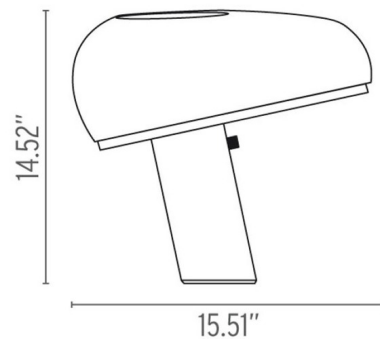

CLICK TO VIEW PRODUCT

Notes: