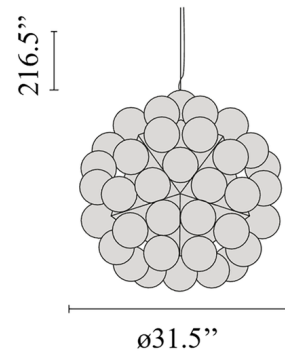

Description

Taraxacum 88S suspension is made of 20 polished aluminum triangles which provide direct and reflected light. Comes with steel ceiling fitting, rose and suspension cable.

Specifications

COLOR	N/A
BODY FINISH	Aluminum
WATTAGE	45W
DIMMER	Standard 120V
DIMENSIONS	31.5"W x 31.5"H
BULB INCLUDED	15 x G40/Medium (E26)/3W/120V LED
COUNTRY OF ORIGIN	Italy

Technical Information

LAMP COLOR	2500K
------------	-------

Shown in aluminum

CLICK TO VIEW PRODUCT

Notes: