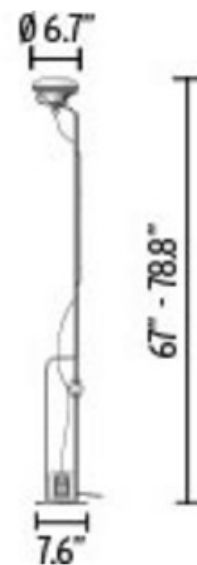

DESIGNER Achille and Pier Giacomo Castiglioni
BRAND Flos Lighting

DESCRIPTION

Toio is the original 1962 design of Achille and Pier Giacomo. Available in Black, Red, White, or Matte Black with Satin Nickel. Enamel steel base supports satin nickel plated brass stem. Adjustable height from 67 to 79 inches. On/off switch on power cord. Made in Italy.

Shown in: Black

SHADE COLOR	N/A
BODY FINISH	Black
WATTAGE	300W
DIMMER	Standard 120V
DIMENSIONS	7.6"W x 78.8"H
LAMP	1 x PAR56/End Prong/300W/120V Halogen

ITEM NUMBER FLO23283

COMPANY	PROJECT	FIXTURE TYPE	APPROVED BY	DATE