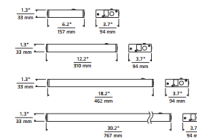

CLICK TO VIEW PRODUCT

Notes: