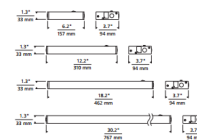

CLICK TO VIEW PRODUCT

Notes: