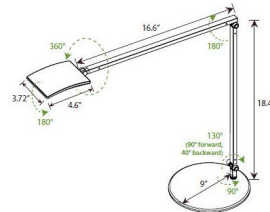

CLICK TO VIEW PRODUCT

Notes: