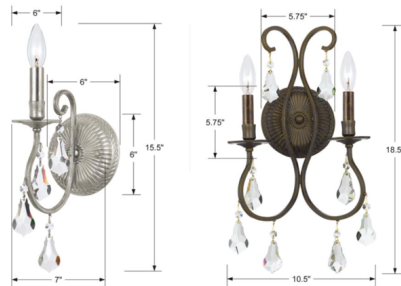

Lightology

lightology.com
866-954-4489
06-01-26

Project: _____

Company: _____

Location: _____ Fixture Type: _____

SPEC #: **CRY233169**

Approved On: _____ Approved By: _____

Ashton Wall Sconce By Crystorama

Description

The Ashton Wall Sconce is offered in a 1 or 2-light option in Olde Silver finish with Hand-Cut crystal. UL listed.

Shown in olde silver / hand-cut crystal

Specifications

COLOR	Hand-Cut Crystal
BODY FINISH	Olde Silver
WATTAGE	5W
DIMMER	Standard 120V
DIMENSIONS	6"W x 15.5"H x 7"D
BULB NOT INCLUDED	1 x B10/Candelabra (E12)/5W/120V LED
OTHER BULB OPTIONS	1 x B10/Candelabra (E12)/120V LED 1 x B10/Candelabra (E12)/60W/120V Incandescent
COUNTRY OF ORIGIN	China