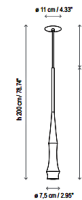

Lightology

lightology.com
866-954-4489
05-24-26

Project: _____

Company: _____

Location: _____ Fixture Type: _____

SPEC #: **BOV233378**

Approved On: _____ Approved By: _____

Slend 01 Pendant By Bover

Description

Slend 01 Pendant is made of spun aluminum in Matte Black with Black canopy and Black cord or Matte White with White canopy and White cord. Includes 5 watt 2700K 120 volt GU10 MR16 LED lamp and flush round canopy. Field adjustable height. ETL listed. Dimensions: 2.95 inch diameter x 25.59 inch height shade x 78.74 inch maximum overall height.

Shown in black / matte black

Specifications

COLOR Matte Black
BODY FINISH Black
WATTAGE 5W
DIMMER Standard 120V
DIMENSIONS 2.95"W x 25.59"H
BULB INCLUDED 1 x MR16/GU10/5W/120V LED
COUNTRY OF ORIGIN Spain

Technical Information

PRODUCT DIMENSIONS Max Overall Height: 78.74"

CLICK TO VIEW PRODUCT

Notes: