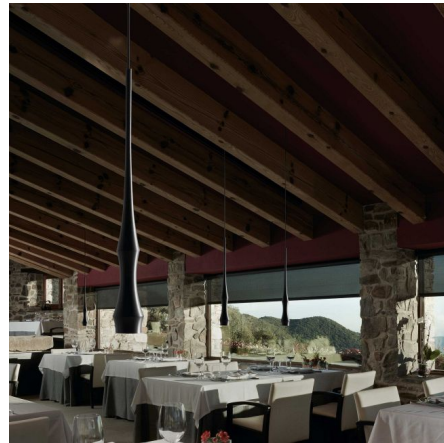

Description

Slend 01 Pendant is made of spun aluminum in Matte Black with Black canopy and Black cord or Matte White with White canopy and White cord. Includes 5 watt 2700K 120 volt GU10 MR16 LED lamp and flush round canopy. Field adjustable height. ETL listed. Dimensions: 2.95 inch diameter x 25.59 inch height shade x 78.74 inch maximum overall height.