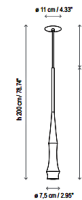

Lightology

lightology.com
866-954-4489
04-03-26

Project: _____

Company: _____

Location: _____ Fixture Type: _____

SPEC #: **BOV233378**

Approved On: _____ Approved By: _____

Slend 01 Pendant By Bover

Description

Slend 01 Pendant is made of spun aluminum in Matte Black with Black canopy and Black cord or Matte White with White canopy and White cord. Includes 5 watt 2700K 120 volt GU10 MR16 LED lamp and flush round canopy. Field adjustable height. ETL listed. Dimensions: 2.95 inch diameter x 25.59 inch height shade x 78.74 inch maximum overall height.

Shown in black / matte black

Specifications

COLOR Matte Black
BODY FINISH Black
WATTAGE 5W
DIMMER Standard 120V
DIMENSIONS 2.95"W x 25.59"H
BULB INCLUDED 1 x MR16/GU10/5W/120V LED
COUNTRY OF ORIGIN Spain

Technical Information

PRODUCT DIMENSIONS Max Overall Height: 78.74"

CLICK TO VIEW PRODUCT

Notes: