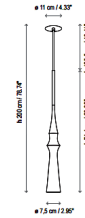

Lightology

lightology.com
866-954-4489
07-02-26

Project: _____

Company: _____

Location: _____ Fixture Type: _____

SPEC #: **BOV233382**

Approved On: _____ Approved By: _____

Slend 03 Pendant By Bover

Description

Slend 03 Pendant is made of spun aluminum in Matte Black with Black canopy and Black cord or Matte White with White canopy and White cord. Includes 5 watt 2700K 120 volt GU10 MR16 LED lamp and flush round canopy. Field adjustable height. ETL listed. Dimensions: 2.95 inch diameter x 29.33 inch height shade x 78.74 inch maximum overall height.

Shown in white / matte white

Specifications

COLOR Matte White
BODY FINISH White
WATTAGE 5W
DIMMER Standard 120V
DIMENSIONS 2.295"W x 29.33"H
BULB INCLUDED 1 x MR16/GU10/5W/120V LED
COUNTRY OF ORIGIN Spain

Technical Information

PRODUCT DIMENSIONS Max Overall Height: 78.74"

CLICK TO VIEW PRODUCT

Notes: